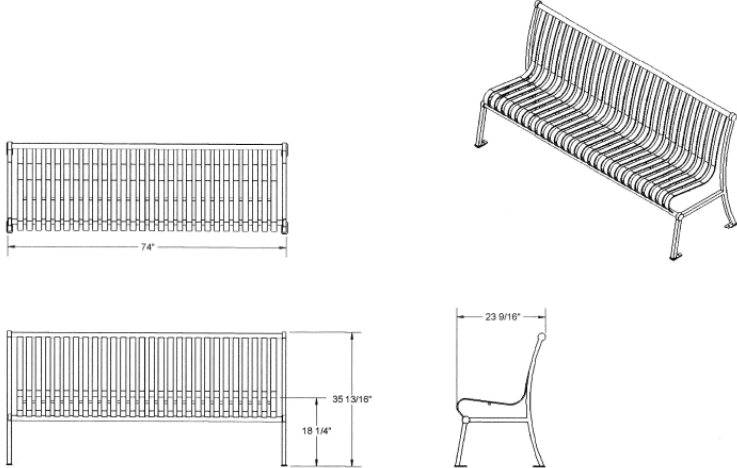

**4 & 6 Ft. Hamilton Bench With Back and Arms - Portable.**

- 162 - 226 Lbs.
- With or without arms.
- Overall Dimensions: 50"L x 24"W x 36"H.
- Fully welded 1" x 1" square solid steel frame..
- High quality powder coated finish.
- Vertical or horizontal slats.
- Available in 4 ft. and 6 ft. lengths with optional center arm.
- Can be surface mounted.
- Ships fully assembled.

**Item #:** US 91S4

**Powder Coat Colors**

Model Number	Description
US 91S4	4' Bench With Arms – Vertical Slat. 162 Lbs.
US 91HS4	4' Bench With Arms – Horizontal Slat. 156 Lbs.
US 91NS4	4' Bench No Arms – Vertical Slat. 162 Lbs.
US 91NHS4	4' Bench No Arms – Horizontal Slat. 156 Lbs.
US 91S6	6' Bench With Arms – Vertical Slat. 212 Lbs.
US 91HS6	6' Bench With Arms – Horizontal Slat. 226 Lbs.
US 91NS6	6' Bench No Arms – Vertical Slat. 212 Lbs.
US 91NHS6	6' Bench No Arms – Horizontal Slat. 226 Lbs.

6' Hamilton Bench With Back. Vertical Slats - Portable.

6' Hamilton Bench With Back, No Arms. Horizontal Slats - Portable.

6' Hamilton Bench With Back, No Arms. Vertical Slats - Portable.

6' Hamilton Bench With Back, No Arms. Horizontal Slats - Portable.