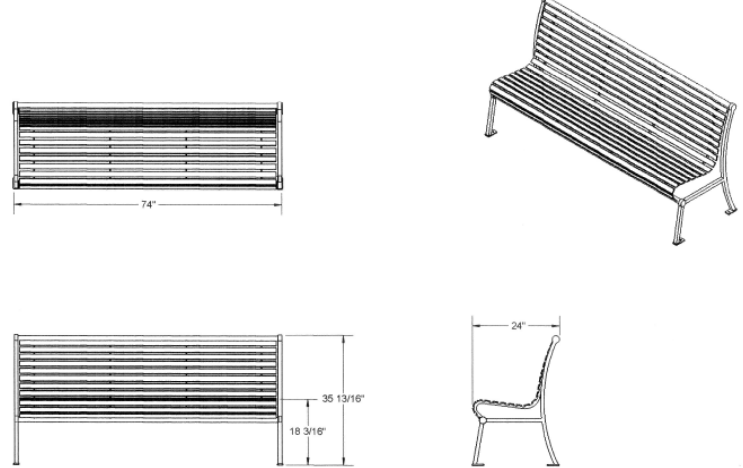

**4 & 6 Ft. Hamilton Bench With Back and Arms - Portable.**

- 162 - 226 Lbs.
- With or without arms.
- Overall Dimensions: 50"L x 24"W x 36"H.
- Fully welded 1" x 1" square solid steel frame..
- High quality powder coated finish.
- Vertical or horizontal slats.
- Available in 4 ft. and 6 ft. lengths with optional center arm.
- Can be surface mounted.
- Ships fully assembled.

**Item #:** US 91S4

**Powder Coat Colors**

Model Number	Description
US 91S4	4' Bench With Arms – Vertical Slat. 162 Lbs.
US 91HS4	4' Bench With Arms – Horizontal Slat. 156 Lbs.
US 91NS4	4' Bench No Arms – Vertical Slat. 162 Lbs.
US 91NHS4	4' Bench No Arms – Horizontal Slat. 156 Lbs.
US 91S6	6' Bench With Arms – Vertical Slat. 212 Lbs.
US 91HS6	6' Bench With Arms – Horizontal Slat. 226 Lbs.
US 91NS6	6' Bench No Arms – Vertical Slat. 212 Lbs.
US 91NHS6	6' Bench No Arms – Horizontal Slat. 226 Lbs.

6' Hamilton Bench With Back. Vertical Slats - Portable.

6' Hamilton Bench With Back, No Arms. Horizontal Slats - Portable.

6' Hamilton Bench With Back, No Arms. Vertical Slats - Portable.

6' Hamilton Bench With Back, No Arms. Horizontal Slats - Portable.