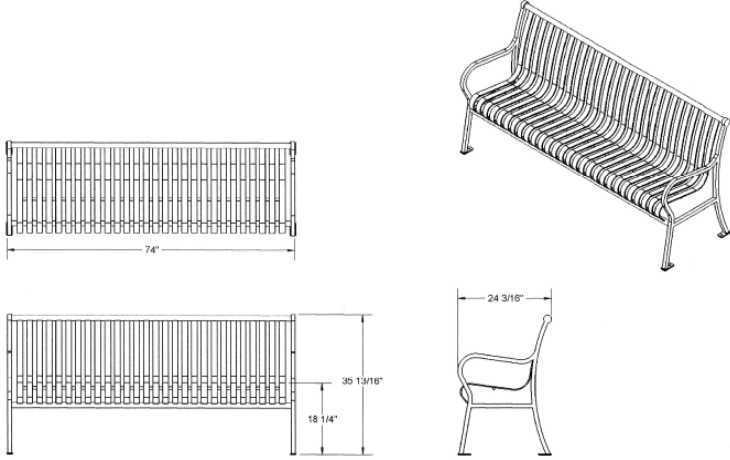

**4 & 6 Ft. Hamilton Bench With Back and Arms - Portable.**

- 162 - 226 Lbs.
- With or without arms.
- Overall Dimensions: 50"L x 24"W x 36"H.
- Fully welded 1" x 1" square solid steel frame..
- High quality powder coated finish.
- Vertical or horizontal slats.
- Available in 4 ft. and 6 ft. lengths with optional center arm.
- Can be surface mounted.
- Ships fully assembled.

**Item #:** US 91S4

**Powder Coat Colors**

Model Number	Description
US 91S4	4' Bench With Arms – Vertical Slat. 162 Lbs.
US 91HS4	4' Bench With Arms – Horizontal Slat. 156 Lbs.
US 91NS4	4' Bench No Arms – Vertical Slat. 162 Lbs.
US 91NHS4	4' Bench No Arms – Horizontal Slat. 156 Lbs.
US 91S6	6' Bench With Arms – Vertical Slat. 212 Lbs.
US 91HS6	6' Bench With Arms – Horizontal Slat. 226 Lbs.
US 91NS6	6' Bench No Arms – Vertical Slat. 212 Lbs.
US 91NHS6	6' Bench No Arms – Horizontal Slat. 226 Lbs.

6' Hamilton Bench With Back. Vertical Slats - Portable.

6' Hamilton Bench With Back, No Arms. Horizontal Slats - Portable.

6' Hamilton Bench With Back, No Arms. Vertical Slats - Portable.

6' Hamilton Bench With Back, No Arms. Horizontal Slats - Portable.