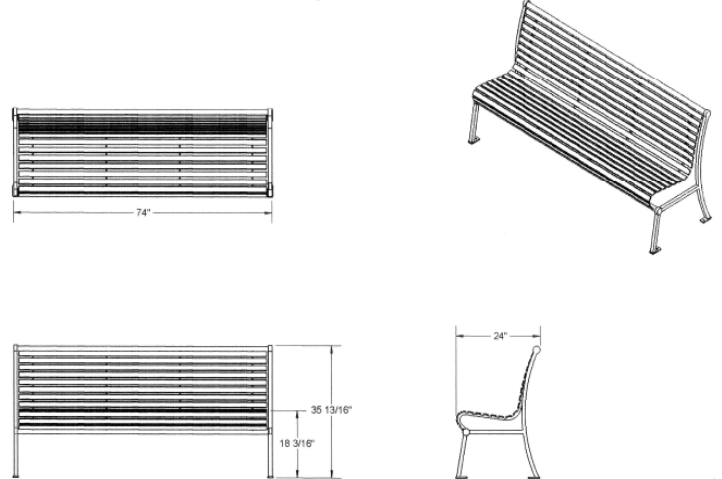

**4 & 6 Ft. Hamilton Bench With Back and Arms - Portable.**

- 162 - 226 Lbs.
- With or without arms.
- Overall Dimensions: 50"L x 24"W x 36"H.
- Fully welded 1" x 1" square solid steel frame..
- High quality powder coated finish.
- Vertical or horizontal slats.
- Available in 4 ft. and 6 ft. lengths with optional center arm.
- Can be surface mounted.
- Ships fully assembled.

**Item #:** US 91S4

**Powder Coat Colors**

Model Number	Description
US 91S4	4' Bench With Arms – Vertical Slat. 162 Lbs.
US 91HS4	4' Bench With Arms – Horizontal Slat. 156 Lbs.
US 91NS4	4' Bench No Arms – Vertical Slat. 162 Lbs.
US 91NHS4	4' Bench No Arms – Horizontal Slat. 156 Lbs.
US 91S6	6' Bench With Arms – Vertical Slat. 212 Lbs.
US 91HS6	6' Bench With Arms – Horizontal Slat. 226 Lbs.
US 91NS6	6' Bench No Arms – Vertical Slat. 212 Lbs.
US 91NHS6	6' Bench No Arms – Horizontal Slat. 226 Lbs.

6' Hamilton Bench With Back. Vertical Slats - Portable.

6' Hamilton Bench With Back, No Arms. Horizontal Slats - Portable.

6' Hamilton Bench With Back, No Arms. Vertical Slats - Portable.

6' Hamilton Bench With Back, No Arms. Horizontal Slats - Portable.