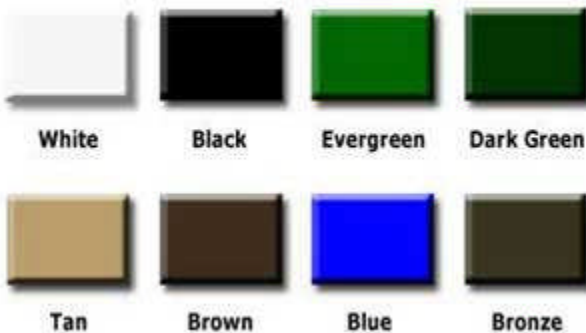

Powder Coated Finishes

NATIONAL OUTDOOR FURNITURE, INC.

1210 W. Main Street #296 Riverhead, NY 11901
Toll-Free Phone: 1-888-663-4621
Phone: 631-369-9099 Fax: 631-207-8312
Email: nofinc@optonline.net
www.nationaloutdoorfurniture.com