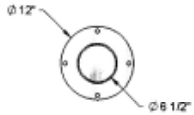

Rockland Bollard - Surface Mount.

- 56 Lbs.
- 36" High x 6" diameter.
- Powder coated finish with zinc base coating or galvanized only.
- Available in 3" and 4" heights.
- Available in surface mount and inground mount.

Item #: US 2613SM

Model Number	Description
US 2613SM	36" Height, 6" Diameter, 56 Lbs., Surface Mount.
US 2614SM	48" Height, 6" Diameter, 66 Lbs., Surface Mount.
US 2813SM	36" Height, 8" Diameter, 66 Lbs., Surface Mount.
US 2814ISM	48" Height, 8" Diameter, 76 Lbs., Surface Mount.
US 2613IG	36" Height, 6" Diameter, 56 Lbs., Inground Mount.
US 2614IG	48" Height, 6" Diameter, 66 Lbs., Inground Mount.
US 2813IG	36" Height, 8" Diameter, 66 Lbs., Inground Mount.
US 2814IIG	48" Height, 8" Diameter, 76 Lbs., Inground Mount.

Powder Coat Colors

36" Bollard - Surface Mount.

36" Bollard - Inground Mount.

48" Bollard - Surface Mount.

48" Bollard - Inground Mount.

NATIONAL OUTDOOR FURNITURE, INC.
1210 W. Main Street #296 Riverhead, NY 11901
Toll-Free Phone: 1-888-663-4621
Phone: 631-369-9099 Fax: 631-207-8312
Email: nofinc@optonline.net
www.nationaloutdoorfurniture.com