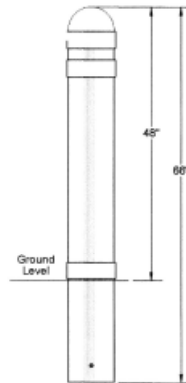

Rockland Bollard - Surface Mount.

- 56 Lbs.
- 36" High x 6" diameter.
- Powder coated finish with zinc base coating or galvanized only.
- Available in 3" and 4" heights.
- Available in surface mount and inground mount.

Item #: US 2613SM

Model Number	Description
US 2613SM	36" Height, 6" Diameter, 56 Lbs., Surface Mount.
US 2614SM	48" Height, 6" Diameter, 66 Lbs., Surface Mount.
US 2813SM	36" Height, 8" Diameter, 66 Lbs., Surface Mount.
US 2814ISM	48" Height, 8" Diameter, 76 Lbs., Surface Mount.
US 2613IG	36" Height, 6" Diameter, 56 Lbs., Inground Mount.
US 2614IG	48" Height, 6" Diameter, 66 Lbs., Inground Mount.
US 2813IG	36" Height, 8" Diameter, 66 Lbs., Inground Mount.
US 2814IIG	48" Height, 8" Diameter, 76 Lbs., Inground Mount.

Powder Coat Colors

36" Bollard - Surface Mount.

36" Bollard - Inground Mount.

48" Bollard - Surface Mount.

48" Bollard - Inground Mount.

NATIONAL OUTDOOR FURNITURE, INC.
1210 W. Main Street #296 Riverhead, NY 11901
Toll-Free Phone: 1-888-663-4621
Phone: 631-369-9099 Fax: 631-207-8312
Email: nofinc@optonline.net
www.nationaloutdoorfurniture.com