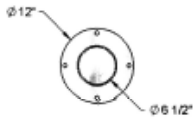

36" Bollard - Surface Mount.