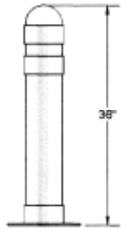

Rockland Bollard - Surface Mount.

- 56 Lbs.
- 36" High x 6" diameter.
- Powder coated finish with zinc base coating or galvanized only.
- Available in 3" and 4" heights.
- Available in surface mount and inground mount.

Item #: US 2613SM

Model Number	Description
US 2613SM	36" Height, 6" Diameter, 56 Lbs., Surface Mount.
US 2614SM	48" Height, 6" Diameter, 66 Lbs., Surface Mount.
US 2813SM	36" Height, 8" Diameter, 66 Lbs., Surface Mount.
US 2814ISM	48" Height, 8" Diameter, 76 Lbs., Surface Mount.
US 2613IG	36" Height, 6" Diameter, 56 Lbs., Inground Mount.
US 2614IG	48" Height, 6" Diameter, 66 Lbs., Inground Mount.
US 2813IG	36" Height, 8" Diameter, 66 Lbs., Inground Mount.
US 2814IIG	48" Height, 8" Diameter, 76 Lbs., Inground Mount.

Powder Coat Colors

36" Bollard - Surface Mount.

36" Bollard - Inground Mount.

48" Bollard - Surface Mount.

48" Bollard - Inground Mount.

NATIONAL OUTDOOR FURNITURE, INC.
1210 W. Main Street #296 Riverhead, NY 11901
Toll-Free Phone: 1-888-663-4621
Phone: 631-369-9099 Fax: 631-207-8312
Email: nofinc@optonline.net
www.nationaloutdoorfurniture.com