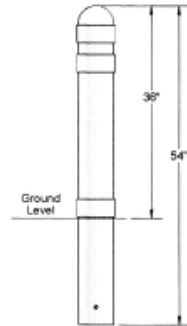

Rockland Bollard - Surface Mount.

- 56 Lbs.
- 36" High x 6" diameter.
- Powder coated finish with zinc base coating or galvanized only.
- Available in 3" and 4" heights.
- Available in surface mount and inground mount.

Item #: US 2613SM

Model Number	Description
US 2613SM	36" Height, 6" Diameter, 56 Lbs., Surface Mount.
US 2614SM	48" Height, 6" Diameter, 66 Lbs., Surface Mount.
US 2813SM	36" Height, 8" Diameter, 66 Lbs., Surface Mount.
US 2814ISM	48" Height, 8" Diameter, 76 Lbs., Surface Mount.
US 2613IG	36" Height, 6" Diameter, 56 Lbs., Inground Mount.
US 2614IG	48" Height, 6" Diameter, 66 Lbs., Inground Mount.
US 2813IG	36" Height, 8" Diameter, 66 Lbs., Inground Mount.
US 2814IIG	48" Height, 8" Diameter, 76 Lbs., Inground Mount.

Powder Coat Colors

36" Bollard - Surface Mount.

36" Bollard - Inground Mount.

48" Bollard - Surface Mount.

48" Bollard - Inground Mount.

NATIONAL OUTDOOR FURNITURE, INC.
1210 W. Main Street #296 Riverhead, NY 11901
Toll-Free Phone: 1-888-663-4621
Phone: 631-369-9099 Fax: 631-207-8312
Email: nofinc@optonline.net
www.nationaloutdoorfurniture.com