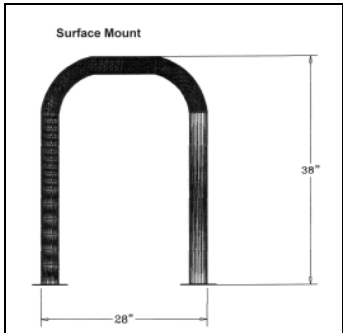

Bike Rack - Standard

- WC BKLP
- 25 - 27.9 Lbs.
- 29"W x 38"H.
- Polyethylene coated 2 7/8" galvanized Tubing.
- Available in surface mount (shown) and inground mount.
- Surface mounting covers and mounting hardware not included.

NOF# WC BKLP