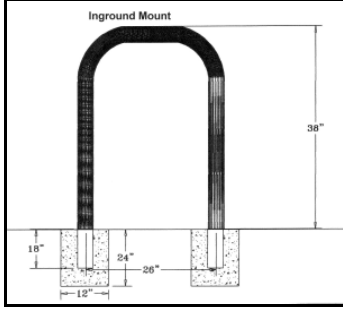

Bike Rack - Standard

- WC BKLP
- 25 - 27.9 Lbs.
- 29"W x 38"H.
- Polyethylene coated 2 7/8" galvanized Tubing.
- Available in surface mount (shown) and inground mount.
- Surface mounting covers and mounting hardware not included.

NOF# WC BKLP