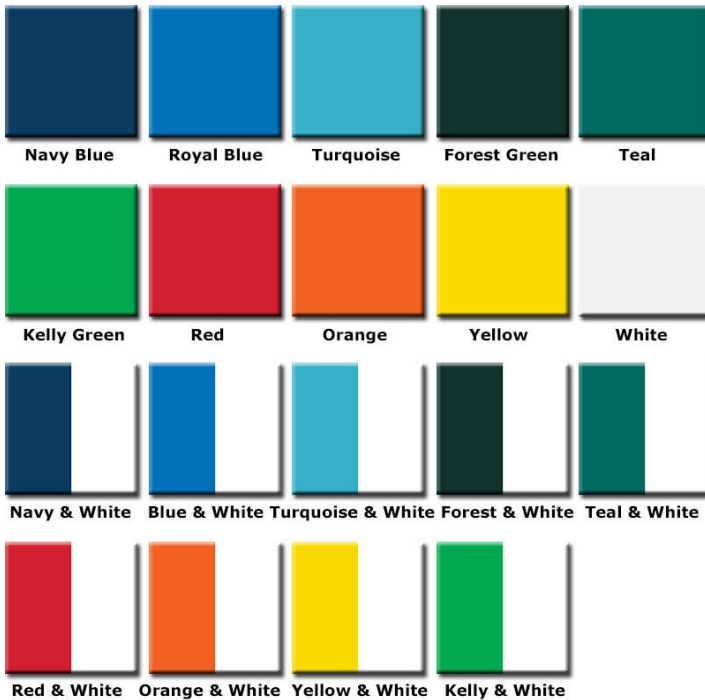

**7 1/2 Ft. Laurel Flat Top Umbrella, Steel Ribs
Push up style with tilt.**

- Quick Ship. Contact for details.
- Push up style with tilt.
- Aluminum frame with (8) steel ribs.
- 2 Pc. pole.
- 5 mm gauge rib.
- Heavy gauge vinyl or 100% acrylic fabric with white trim.
- Custom company logos available upon request.

Item #: FF 7.5UPT

Frame Finish  ANODIZED SILVER

Heavy Gauge Vinyl

9 Oz. Marine Grade Acrylic Fabric

NATIONAL OUTDOOR FURNITURE, INC.
 1210 W. Main Street #296. Riverhead, NY 11901
 Toll-Free Phone: 1-888-663-4621
 Phone: 631-369-9099 Fax: 631-207-8312
 Email: nofinc@optonline.net
www.nationaloutdoorfurniture.com