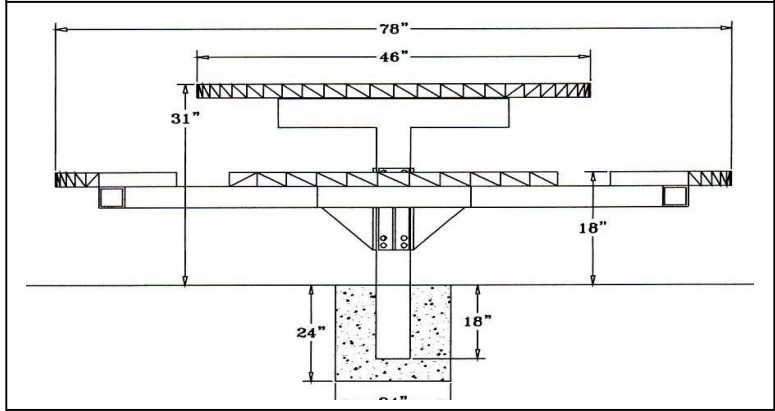

46" Round Regal Pedestal Table with (4) Attached Concave Seats - Inground Mount.

- 298 lbs.
- Top and seats are made with heavy duty polyethylene $\frac{3}{4}$ " #9 expanded metal inside a $\frac{3}{4}$ " x 2" x 1/8" angle iron frame.
- 4" square galvanized, zinc coated, powder coated single pedestal.
- With or without umbrella hole.
- Some assembly required.

Item #: WC RRD46IG

**Textured Polyethylene
Colors**

Powder Coated Frame Colors

NATIONAL OUTDOOR FURNITURE, INC.

1210 W. Main Street #296 Riverhead, NY 11901
Toll-Free Phone: 1-888-663-4621
Phone: 631-369-9099 Fax: 631-207-8312
Email: nofinc@optonline.net
www.nationaloutdoorfurniture.com

NATIONAL OUTDOOR FURNITURE, INC.

144 Murdock Road #325 Pomfret Center, CT 06259
Toll-Free Phone: 1-888-516-8873
Phone: 1-860-974-1551 Fax: 516-706-1901
Email: nofinc@earthlink.net
www.nationaloutdoorfurniture.com