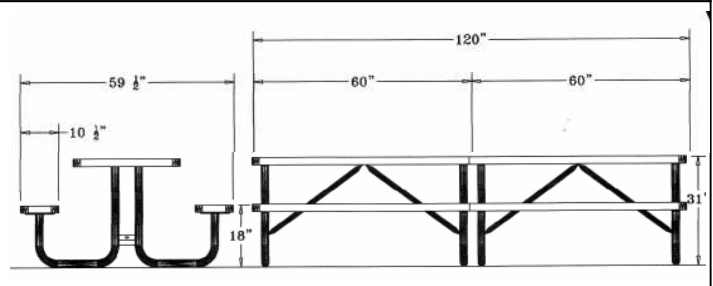

10' Regal Table with (2) Attached Seats, Rounded Corners - Portable.

- 327 lbs.
- Top and seats are made with polyethylene coated 3/4" #9 expanded metal inside a 2" x 2" x 1/8" angle iron frame.
- (4) Sets of 2 3/8" O.D. zinc coated, powder coated expanded metal legs.
- (2) 5 Ft. tops bolted together.
- Without umbrella hole.
- Surface and inground mounting clamps available.
- Some assembly required.

Item #: WC RP10P

Portable Table Mounting Options

Sleep Inhibitors

Textured Polyethylene Colors