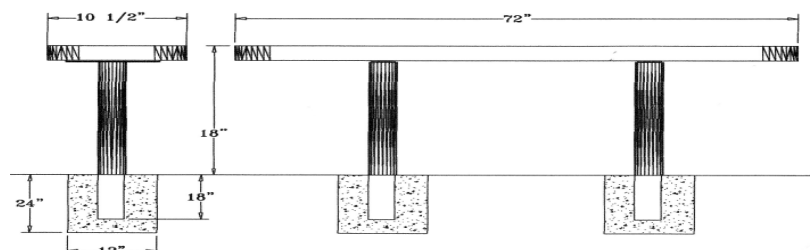

**UltraLeisure Style
Inground Mount**

6' UltraLeisure Bench, No Back, Rounded Corners - Inground Mount.

- 6' Dimensions: 72"L x 18"Ht. 38 Lbs.
- Seat is made with polyethylene $\frac{3}{4}$ " #9 expanded steel inside a 2" x $\frac{3}{4}$ " x $\frac{1}{8}$ " angle iron frame.
- (2) 2 $\frac{3}{8}$ " O.D. Black zinc coated, powder coated galvanized steel legs.
- 10 $\frac{1}{2}$ " Deep seat.
- Some assembly required.

Item #: WC ULB6IG

**UltraLeisure Style
Inground Mount**

8' UltraLeisure Bench, No Back, Rounded Corners - Inground Mount.

- 8' Dimensions: 96"L x 18"Ht. 76 Lbs.
- Seat is made with polyethylene $\frac{3}{4}$ " #9 expanded steel inside a 2" x $\frac{3}{4}$ " x $\frac{1}{8}$ " pvc coated angle iron frame.
- (2) 2 $\frac{3}{8}$ " O.D. Black zinc coated, powder coated galvanized steel legs.
- 10 $\frac{1}{2}$ " Deep seat.
- Some assembly required.