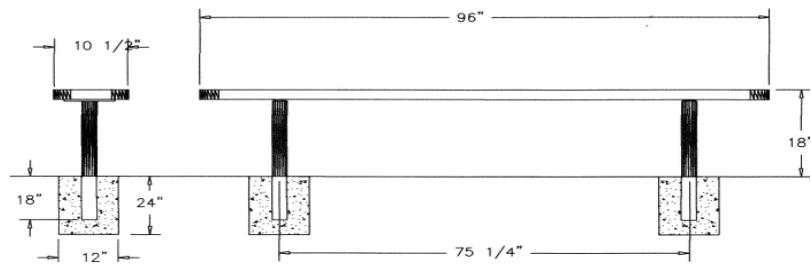

UltraLeisure Thermoplastic Colors

Red

Green

Blue

Black

NATIONAL OUTDOOR FURNITURE, INC.
1210 W. Main Street #296 Riverhead, NY 11901
Toll-Free Phone: 1-888-663-4621
Phone: 631-369-9099 Fax: 631-207-8312
Email: nofinc@optonline.net
www.nationaloutdoorfurniture.com

NATIONAL OUTDOOR FURNITURE, INC.
144 Murdock Road #325 Pomfret Center, CT 06259
Toll-Free Phone: 1-888-516-8873
Phone: 1-860-974-1551 Fax: 516-706-1901
Email: nofinc@earthlink.net
www.nationaloutdoorfurniture.com