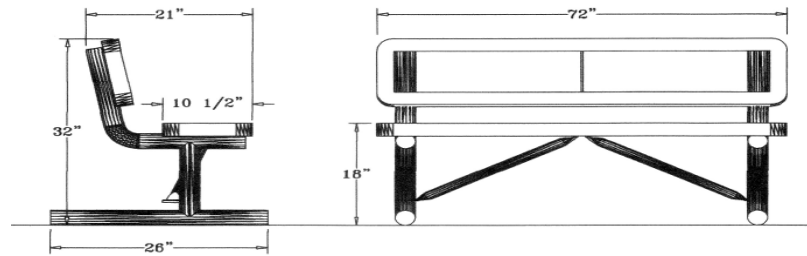

6 Ft. Perforated Bench with Back, Rounded Corners - Portable.

- 6' Dimensions: 72"L x 32"Ht. 149 Lbs.
- Large hole polyethylene coated 11 gauge punched steel seat.
- (2) 2 3/8" Zinc coated, powder coated galvanized steel legs.
- Some assembly required.

Item #: WC PB6WBP

Portable Table Mounting Options

8 Ft. Perforated Bench with Back, Rounded Corners - Portable.

- 8' Dimensions: 96"L x 32"Ht. 168 Lbs.
- Large hole polyethylene coated 11 gauge punched steel seat.
- (2) 2 3/8" Zinc coated, powder coated galvanized steel legs.
- Some assembly required.