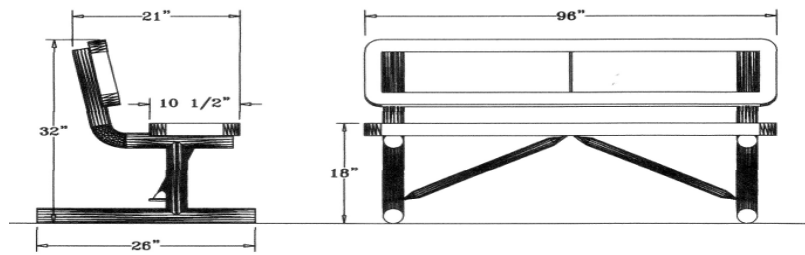

Textured Polyethylene Colors

Powder Coat Gloss Colors

Red

Yellow

Green

Mystic Blue

Mariner Blue

Red

Orange

Yellow

Spring Green

Green

Navy

Ocean Blue

Blue

Royal Purple

Burgundy

Brown

Iced Coffee

Dark Gray

Black

White

Burgundy

Clay

Brown

Black

Gray

NATIONAL OUTDOOR FURNITURE, INC.

1210 W. Main Street #296 Riverhead, NY 11901
Toll-Free Phone: 1-888-663-4621
Phone: 631-369-9099 Fax: 631-207-8312
Email: nofinc@optonline.net
www.nationaloutdoorfurniture.com

NATIONAL OUTDOOR FURNITURE, INC.

144 Murdock Road #325 Pomfret Center, CT 06259
Toll-Free Phone: 1-888-516-8873
Phone: 1-860-974-1551 Fax: 516-706-1901
Email: nofinc@earthlink.net
www.nationaloutdoorfurniture.com