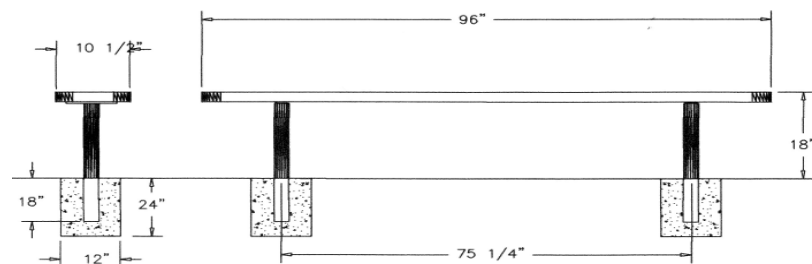

6 Ft. Regal Bench, No Back, Rounded Corners - Inground Mount.

- 6' Dimensions: 72"L x 18"Ht. 42 Lbs.
- Top and seats are made with heavy duty plastisol or polyethylene $\frac{3}{4}$ " #9 expanded metal inside a 2" x 2" x $\frac{1}{8}$ " angle iron frame.
- (2) 2 $\frac{3}{8}$ " Zinc coated, powder coated, galvanized steel legs.
- 10 $\frac{1}{2}$ " Deep seat.
- Some assembly required.

Item #: WC EB6IG

8 Ft. Regal Bench, No Back, Rounded Corners - Inground Mount.

- 8' Dimensions: 96"L x 18"Ht. 81 Lbs.
- Top and seats are made with heavy duty plastisol or polyethylene $\frac{3}{4}$ " #9 expanded metal inside a 2" x 2" x $\frac{1}{8}$ " angle iron frame.
- (2) 2 $\frac{3}{8}$ " Zinc coated, powder coated, galvanized steel legs.
- 10 $\frac{1}{2}$ " Deep seat.
- Some assembly required.

Item #: WC EB8IG

Textured Polyethylene Colors

Powder Coat Gloss Colors

NATIONAL OUTDOOR FURNITURE, INC.

1210 W. Main Street #296 Riverhead, NY 11901
Toll-Free Phone: 1-888-663-4621
Phone: 631-369-9099 Fax: 631-207-8312
Email: nofinc@optonline.net
www.nationaloutdoorfurniture.com

NATIONAL OUTDOOR FURNITURE, INC.

144 Murdock Road #325 Pomfret Center, CT 06259
Toll-Free Phone: 1-888-516-8873
Phone: 1-860-974-1551 Fax: 516-706-1901
Email: nofinc@earthlink.net
www.nationaloutdoorfurniture.com