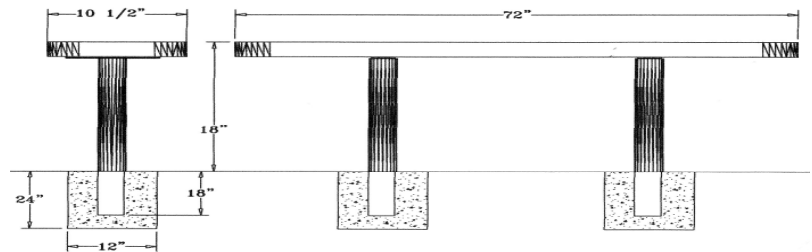

6 Ft. Regal Bench, No Back, Rounded Corners - Inground Mount.

- 6' Dimensions: 72"L x 18"Ht. 42 Lbs.
- Top and seats are made with heavy duty plastisol or polyethylene $\frac{3}{4}$ " #9 expanded metal inside a 2" x 2" x $\frac{1}{8}$ " angle iron frame.
- (2) 2 $\frac{3}{8}$ " Zinc coated, powder coated, galvanized steel legs.
- 10 $\frac{1}{2}$ " Deep seat.
- Some assembly required.

Item #: WC EB6IG

**Regal Style
Inground Mount**

8 Ft. Regal Bench, No Back, Rounded Corners - Inground Mount.

- 8' Dimensions: 96"L x 18"Ht. 81 Lbs.
- Top and seats are made with heavy duty plastisol or polyethylene $\frac{3}{4}$ " #9 expanded metal inside a 2" x 2" x $\frac{1}{8}$ " angle iron frame.
- (2) 2 $\frac{3}{8}$ " Zinc coated, powder coated, galvanized steel legs.
- 10 $\frac{1}{2}$ " Deep seat.
- Some assembly required.