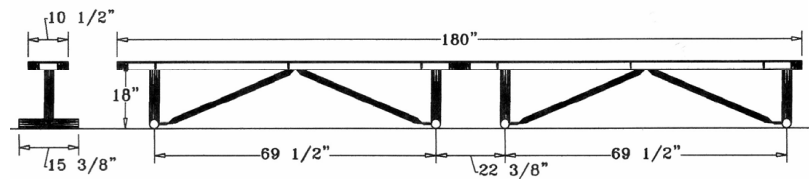

Portable Table Mounting Options