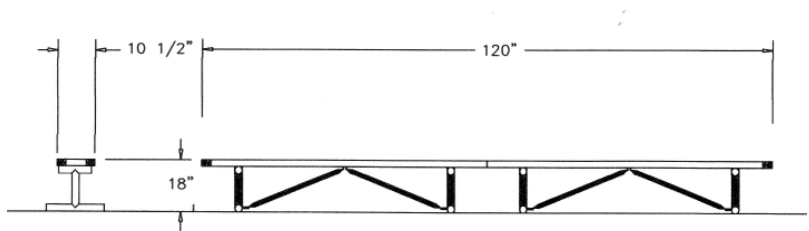

Regal Style Portable

10 Ft. Regal Bench, No Back, Rounded Corners - Portable.

- 10' Dimensions: 120"L x 18"Ht. 90 Lbs.
- Top and seats are made with polyethylene coated 3/4" #9 expanded metal inside a 2" x 2" x 1/8" angle iron frame.
- Four 2 3/8" Zinc coated, powder coated galvanized legs.
- Two sections bolted together.
- Some assembly required.

Item #: WC EB10P

Regal Style Portable

15 Ft. Regal Bench, No Back, Rounded Corners - Portable.

- 15' Dimensions: 180"L x 18"Ht. 154 Lbs.
- Top and seats are made with polyethylene coated 3/4" #9 expanded metal inside a 2" x 2" x 1/8" angle iron frame.
- Four 2 3/8" Zinc coated, powder coated galvanized legs.
- Two sections bolted together.
- Some assembly required.