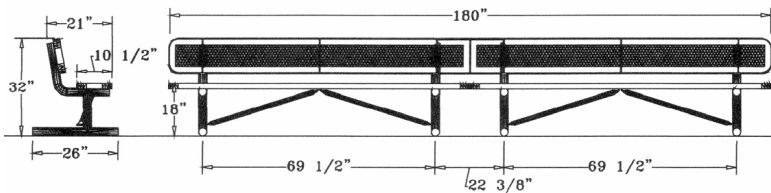

10 Ft. Regal Bench with Back, Rounded Corners - Portable.

- 10' Dimensions: 120"L x 32"Ht. 196 Lbs.
- Top and seats are made with polyethylene coated 3/4" #9 expanded metal inside a 2" x 2" x 1/8" angle iron frame.
- Four 2 3/8" Zinc coated, powder coated galvanized legs.
- Two sections bolted together.
- Some assembly required.

Item #: WC EB10WBP

Regal Style Portable

15 Ft. Regal Bench with Back, Rounded Corners - Portable.

- 15' Dimensions: 180"L x 32"Ht. 265 Lbs.
- Top and seats are made with polyethylene coated 3/4" #9 expanded metal inside a 2" x 2" x 1/8" angle iron frame.
- Two sections bolted together.
- Four 2 3/8" Zinc coated, powder coated galvanized legs.
- Some assembly required.

Item #: WC EB15WBP

Regal Style Portable

Portable Table Mounting Options

Surface Mounting Clamp

Inground Mounting Clamp

Textured Polyethylene Colors

Powder Coat Gloss Colors

NATIONAL OUTDOOR FURNITURE, INC.
 1210 W. Main Street #296 Riverhead, NY 11901
 Toll-Free Phone: 1-888-663-4621
 Phone: 631-369-9099 Fax: 631-207-8312
 Email: nofinc@optonline.net
www.nationaloutdoorfurniture.com