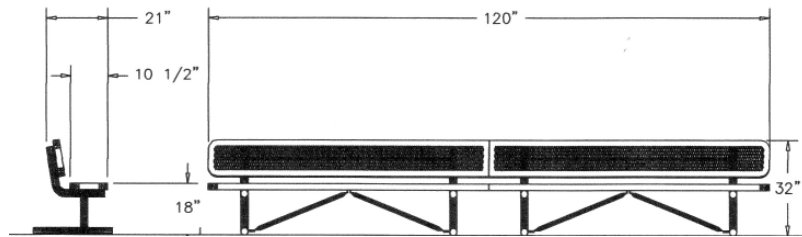

10 Ft. Regal Bench with Back, Rounded Corners - Portable.

- 10' Dimensions: 120"L x 32"Ht. 196 Lbs.
- Top and seats are made with polyethylene coated 3/4" #9 expanded metal inside a 2" x 2" x 1/8" angle iron frame.
- Four 2 3/8" Zinc coated, powder coated galvanized legs.
- Two sections bolted together.
- Some assembly required.

Item #: WC EB10WBP

Regal Style Portable

15 Ft. Regal Bench with Back, Rounded Corners - Portable.

- 15' Dimensions: 180"L x 32"Ht. 265 Lbs.
- Top and seats are made with polyethylene coated 3/4" #9 expanded metal inside a 2" x 2" x 1/8" angle iron frame.
- Two sections bolted together.
- Four 2 3/8" Zinc coated, powder coated galvanized legs.
- Some assembly required.