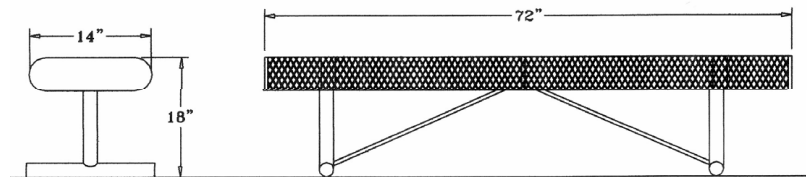

**Rolled Style Portable**

**6 Ft. Rolled Backless Bench - Portable.**

- 60 Lbs.
- 3/4" #9 Plastisol or polyethylene coated expanded steel seat.
- 2 3/8" Zinc coated, powder coated galvanized legs.
- See insert picture for portable base.
- Some assembly required.

**Item #:** WC RB6P

**Rolled Style Portable**

**Portable Table Mounting Options**

Surface Mounting Clamp

Inground Mounting Clamp

**8 Ft. Rolled Backless Bench- Portable.**

- 90 Lbs.
- 3/4" #9 Plastisol or polyethylene coated expanded steel seat.
- 2 3/8" Zinc coated, powder coated galvanized legs.
- See insert picture for portable base.
- Some assembly required.