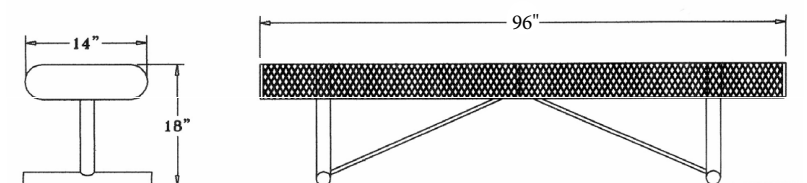

Textured Polyethylene Colors

Powder Coat Gloss Colors

NATIONAL OUTDOOR FURNITURE, INC.

1210 W. Main Street #296 Riverhead, NY 11901
Toll-Free Phone: 1-888-663-4621
Phone: 631-369-9099 Fax: 631-207-8312
Email: nofinc@optonline.net
www.nationaloutdoorfurniture.com

NATIONAL OUTDOOR FURNITURE, INC.

144 Murdock Road #325 Pomfret Center, CT 06259
Toll-Free Phone: 1-888-516-8873
Phone: 1-860-974-1551 Fax: 516-706-1901
Email: nofinc@earthlink.net
www.nationaloutdoorfurniture.com