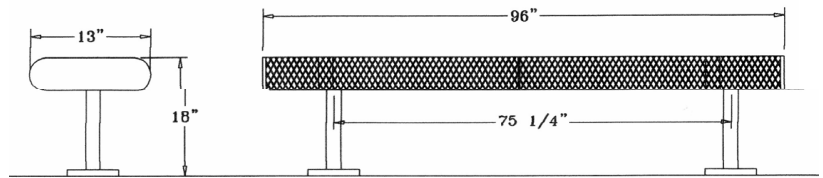

**Surface Mount
Cover Options**