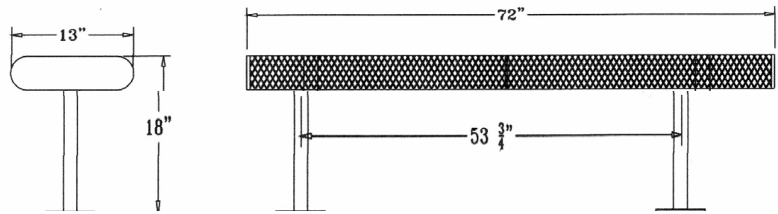

**Rolled Style
Surface Mount**

6 Ft. Rolled Backless Bench - Surface Mount.

- 60 Lbs.
- 3/4" #9 plastisol or polyethylene coated expanded steel seat.
- 2 3/8" Zinc coated, powder coated galvanized steel legs.
- Some assembly required.

Item #: WC RB6SM

**Rolled Style
Surface Mount**

8 Ft. Rolled Backless Bench - Surface Mount.

- 90 Lbs.
- 3/4" #9 plastisol or polyethylene coated expanded steel seat.
- 2 3/8" Zinc coated, powder coated galvanized steel legs.
- Some assembly required.