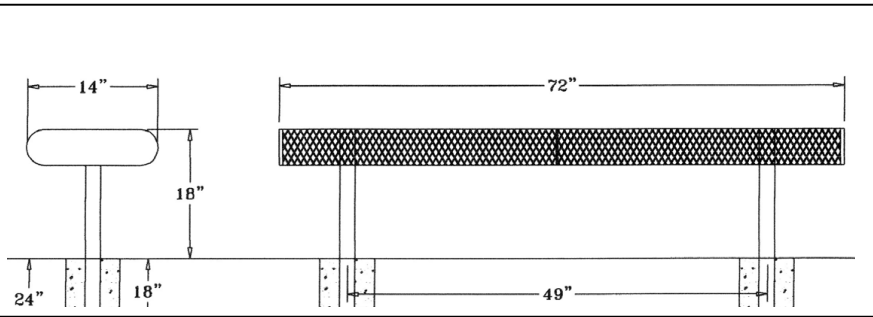

6 Ft. Rolled Backless Bench - Inground Mount.

- 60 Lbs.
- 3/4" #9 plastisol or polyethylene coated expanded steel.
- 2 3/8" Zinc coated, powder coated galvanized steel legs.
- Some assembly required.

Item #: WC RB6IG

**Rolled Style
Inground Mount**

8 Ft. Rolled Backless Bench - Inground Mount.

- 90 Lbs.
- 3/4" #9 plastisol or polyethylene coated expanded steel.
- 2 3/8" Zinc coated, powder coated galvanized steel legs.
- Some assembly required.