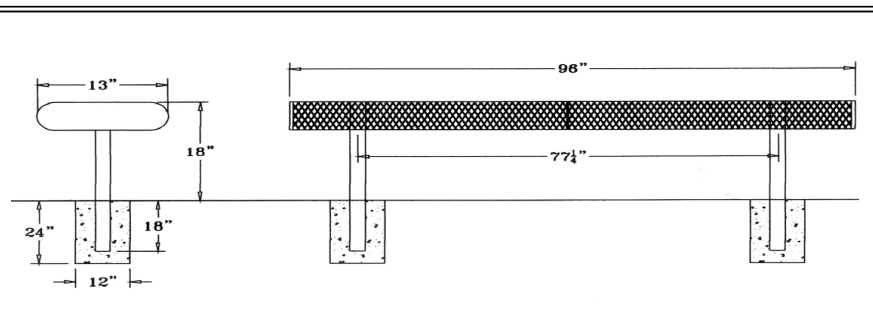

Textured Polyethylene Colors