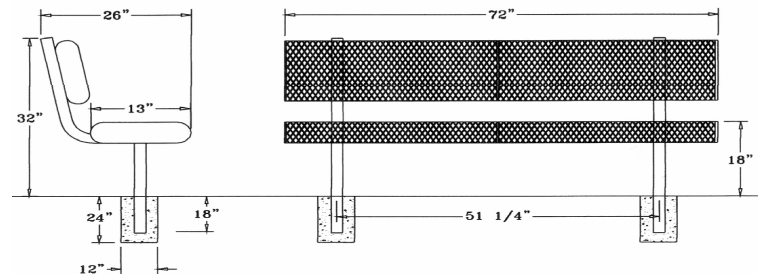

6 Ft. Rolled Style Bench with Back - Inground Mount.

- 124 Lbs.
- 3/4" #9 Polyethylene coated expanded steel seat/back.
- 2 3/8" Zinc coated, powder coated galvanized steel.
- Some assembly required.

Item #: WC RB6WBIG

**Rolled Style
Inground Mount**

8 Ft. Rolled Style Bench with Back - Inground Mount.

- 182 Lbs.
- 3/4" #9 Polyethylene coated expanded steel seat/back.
- 2 3/8" Zinc coated, powder coated galvanized steel.
- Some assembly required.