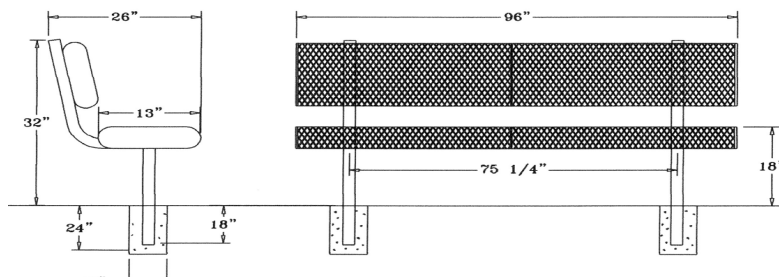

Textured Polyethylene Colors