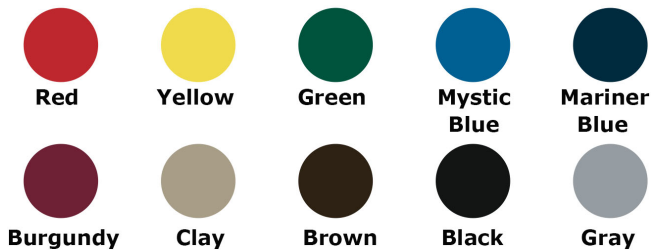

Item #: WC RB8WBIG

**Rolled Style
Inground Mount**

Textured Polyethylene Colors

Powder Coat Gloss Colors

NATIONAL OUTDOOR FURNITURE, INC.

1210 W. Main Street #296 Riverhead, NY 11901
 Toll-Free Phone: 1-888-663-4621
 Phone: 631-369-9099 Fax: 631-207-8312
 Email: nofinc@optonline.net
www.nationaloutdoorfurniture.com