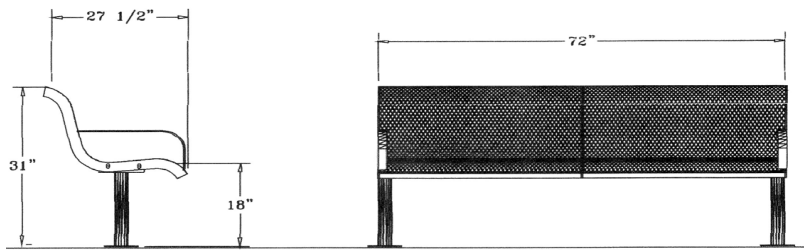

Surface Mount Cover Options