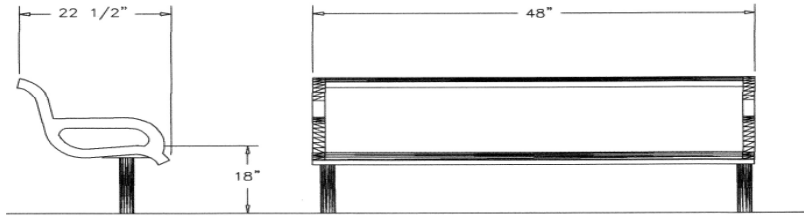

4 Ft. Classic Wingline Bench with Back - Surface Mount.

- 99 Lbs.
- Polyethylene coated ribbed steel seat/back.
- 2 7/8" Zinc coated, powder coated galvanized legs.
- Surface mounted covers not included.
- Some assembly required.

Item #: WC WC4WBSM

Classic Wingline Style Surface Mount

6 Ft. Classic Wingline Bench with Back - Surface Mount.

- 142 Lbs.
- Polyethylene coated ribbed steel seat/back.
- 2 7/8" Zinc coated, powder coated galvanized legs.
- Surface mounted covers not included.
- Some assembly required.