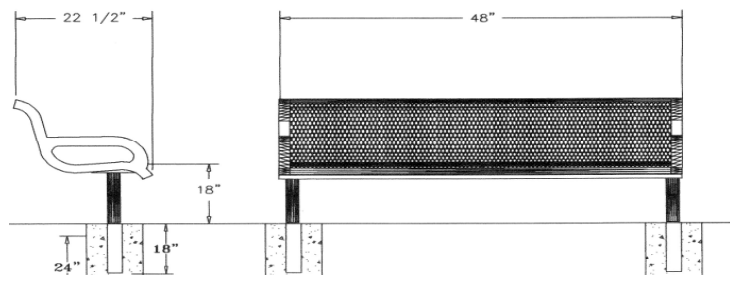

4 Ft. Classic Wingline Bench with Back - Inground Mount.

- 103 Lbs.
- Polyethylene coated ribbed steel seat/back.
- 2 7/8" Zinc coated, powder coated galvanized legs.
- Some assembly required.

Item #: WC WC4WBIG

**Classic Wingline Style
Inground Mount**

6 Ft. Classic Wingline Bench with Back - Inground Mount.

- 146 Lbs.
- Polyethylene coated ribbed steel seat/back.
- 2 7/8" Zinc coated, powder coated galvanized legs.
- Some assembly required.