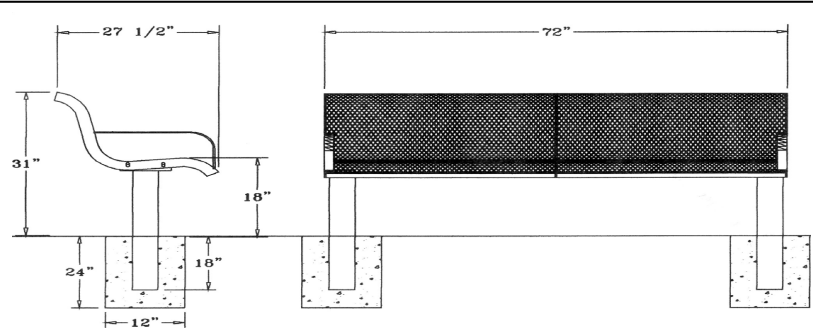

Textured Polyethylene Colors