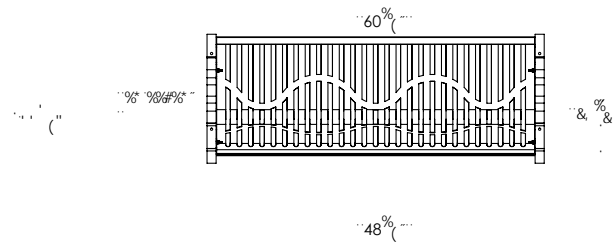

5 Ft. Classic Bench with Back - Portable/Surface Mount.

- 110 Lbs.
- Polyethylene coated ribbed steel seat/back.
- Powder coated cast aluminum frame.
- Some assembly required.

Item #: WC CB5WBPSM

**Classic Style
Portable/Surface Mount**

6 Ft. Classic Bench with Back - Portable/Surface Mount.

- 122 Lbs.
- Polyethylene coated ribbed steel seat/back.
- Powder coated cast aluminum frame.
- Some assembly required.

Item #: WC CB6WBPSM

**Classic Style
Portable/Surface Mount**