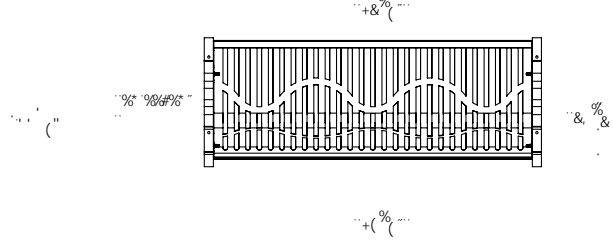

5 Ft. Classic Bench with Back - Portable/Surface Mount.

- 110 Lbs.
- Polyethylene coated ribbed steel seat/back.
- Powder coated cast aluminum frame.
- Some assembly required.

Item #: WC CB5WBPSM

**Classic Style
Portable/Surface Mount**

6 Ft. Classic Bench with Back - Portable/Surface Mount.

- 122 Lbs.
- Polyethylene coated ribbed steel seat/back.
- Powder coated cast aluminum frame.
- Some assembly required.

Item #: WC CB6WBPSM

**Classic Style
Portable/Surface Mount**