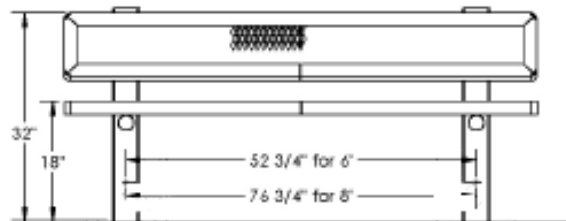

6 Ft. Regal Mounted Bench - Surface Mount.

- 6' Dimensions: 72"L x 32"Ht. 140 Lbs.
- Two 4" x 4" O.D. zinc coated, powder coated galvanized steel legs. 3/4" #9 Polyethylene coated expanded steel seat & back.
- 2" x 2" x 1/8" angle iron frame.
- 10 1/2" Deep seat.
- Some assembly required.

Item #: WC R4B6WBSM

8 Ft. Regal Mounted Bench - Surface Mount.

- 8' Dimensions: 96"L x 32"Ht. 230 Lbs.
- Two 4" x 4" O.D. zinc coated, powder coated galvanized steel legs. 3/4" #9 Polyethylene coated expanded steel seat & back.
- 2" x 2" x 1/8" angle iron frame.
- 10 1/2" Deep seat.
- Some assembly required.

Item #: WC R4B8WBSM

Textured Polyethylene Colors

Powder Coat Gloss Colors

NATIONAL OUTDOOR FURNITURE, INC.

1210 W. Main Street #296 Riverhead, NY 11901
Toll-Free Phone: 1-888-663-4621
Phone: 631-369-9099 Fax: 631-207-8312
Email: nofinc@optonline.net
www.nationaloutdoorfurniture.com

NATIONAL OUTDOOR FURNITURE, INC.

144 Murdock Road #325 Pomfret Center, CT 06259
Toll-Free Phone: 1-888-516-8873
Phone: 1-860-974-1551 Fax: 516-706-1901
Email: nofinc@earthlink.net
www.nationaloutdoorfurniture.com