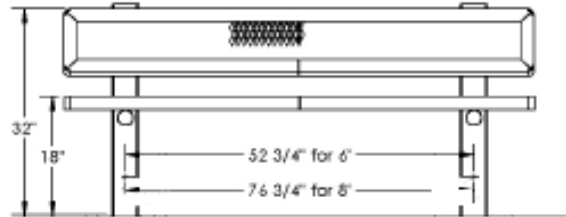

## 6 Ft. Regal Mounted Bench - Surface Mount.

- 6' Dimensions: 72"L x 32"Ht. 140 Lbs.
- Two 4" x 4" O.D. zinc coated, powder coated galvanized steel legs. 3/4" #9 Polyethylene coated expanded steel seat & back.
- 2" x 2" x 1/8" angle iron frame.
- 10 1/2" Deep seat.
- Some assembly required.

## 8 Ft. Regal Mounted Bench - Surface Mount.

- 8' Dimensions: 96"L x 32"Ht. 230 Lbs.
- Two 4" x 4" O.D. zinc coated, powder coated galvanized steel legs. 3/4" #9 Polyethylene coated expanded steel seat & back.
- 2" x 2" x 1/8" angle iron frame.
- 10 1/2" Deep seat.
- Some assembly required.