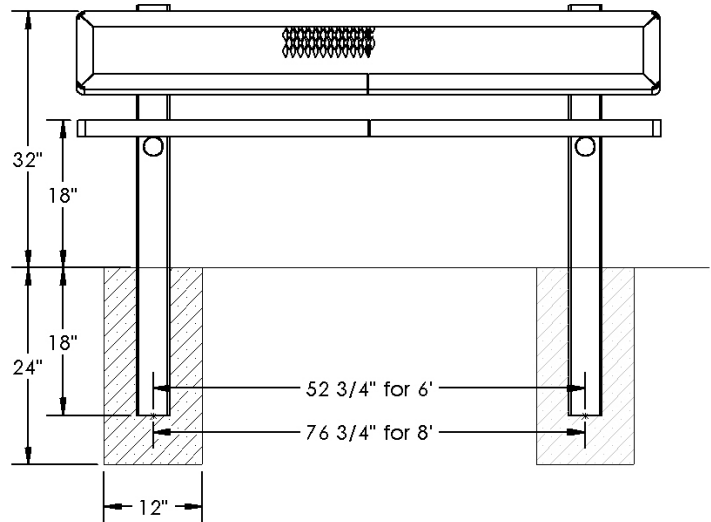

6 Ft. Regal Mounted Bench - Inground Mount.

- 6' Dimensions: 72"L x 32"Ht. 140 Lbs.
- Two 4" x 4" O.D. zinc coated, powder coated galvanized steel legs.
- 2" x 2" x 1/8" angle iron frame.
- 10 1/2" Deep seat.
- Some assembly required.

Item #: WC R4B6WBIG

8 Ft. Regal Mounted Bench - Inground Mount.

- 8' Dimensions: 96"L x 32"Ht. 230 Lbs.
- Two 4" x 4" O.D. zinc coated, powder coated galvanized steel legs.
- 2" x 2" x 1/8" angle iron frame.
- 10 1/2" Deep seat.
- Some assembly required.

Item #: WC R4B8WBIG

Textured Polyethylene Colors

Powder Coat Gloss Colors

NATIONAL OUTDOOR FURNITURE, INC.

1210 W. Main Street #296 Riverhead, NY 11901
Toll-Free Phone: 1-888-663-4621
Phone: 631-369-9099 Fax: 631-207-8312
Email: nofinc@optonline.net
www.nationaloutdoorfurniture.com

NATIONAL OUTDOOR FURNITURE, INC.

144 Murdock Road #325 Pomfret Center, CT 06259
Toll-Free Phone: 1-888-516-8873
Phone: 1-860-974-1551 Fax: 516-706-1901
Email: nofinc@earthlink.net
www.nationaloutdoorfurniture.com