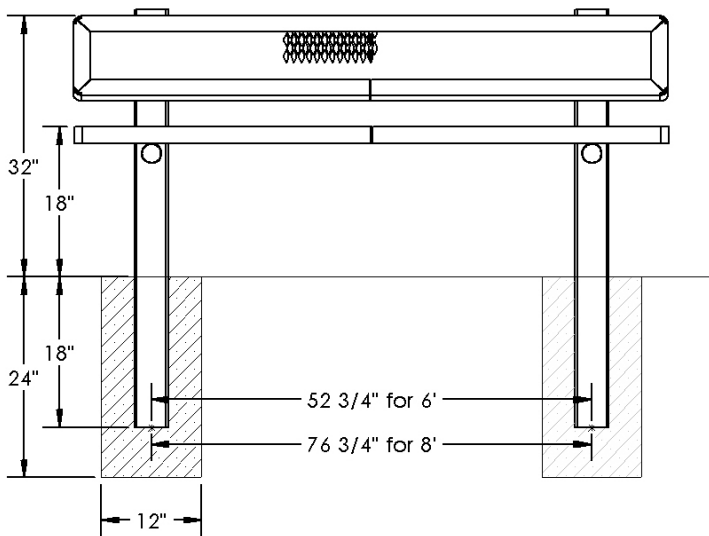

Textured Polyethylene Colors