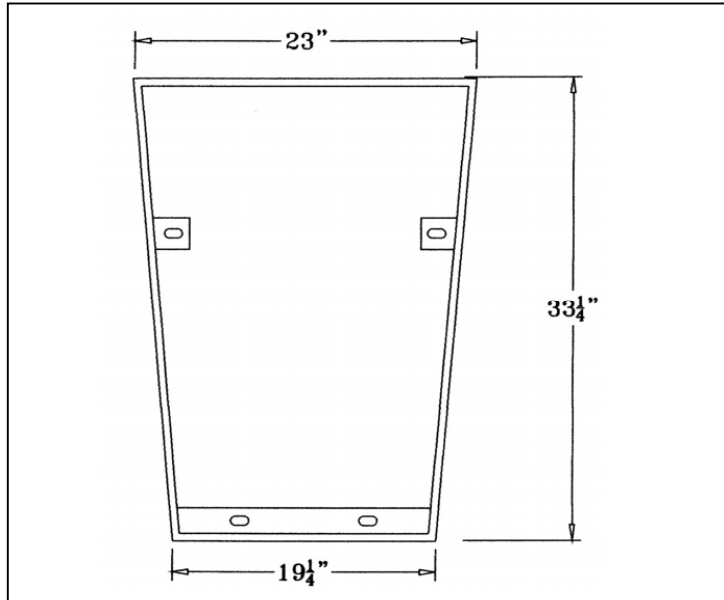

N.O.F. / Inc.

32 Gallon Tapered Trash Receptacle.

- 78 lbs.
- 3/4" #9 Polyethylene coated expanded metal.
- Flat lid/dome top and liner sold separately. Dome top and liner come in limited colors. 8" Lid opening can be purchased with or without ash bonnet or rain bonnet.
- Mounting options available.

Item #: WC TT32

Receptacle Tops and Mounting

Dome Top

Flat Top with Rain & Ash Bonnet

Textured Polyethylene Colors

Flat Top with 8" & 14" Opening

Surface & Inground Mounts

Red