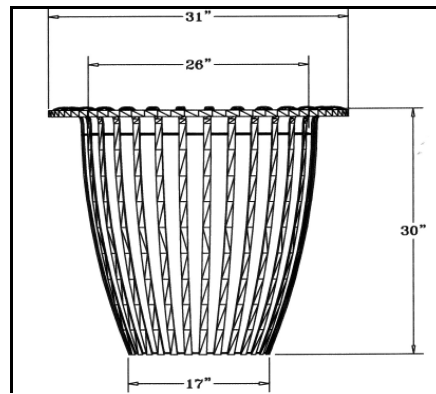

32 Gallon Tapered Crown Trash Receptacle with Flared Top.

- 115 lbs.
- Ribbed polyethylene coated steel.
- Priced with flat top with 8" opening only.
- Liner sold separately.
- Also available in 22 gallon receptacle.
- Mounting options available.

Item #: WC CT32

Receptacle Tops and Mounting

Dome Top Flat Top with Rain & Ash Bonnet

Flat Top with 8" & 14" Opening

Surface & Inground Mounts

Textured Polyethylene Colors

NATIONAL OUTDOOR FURNITURE, INC.
 1210 W. Main Street #296 Riverhead, NY 11901
 Toll-Free Phone: 1-888-663-4621
 Phone: 631-369-9099 Fax: 631-207-8312
 Email: nofinc@optonline.net
www.nationaloutdoorfurniture.com