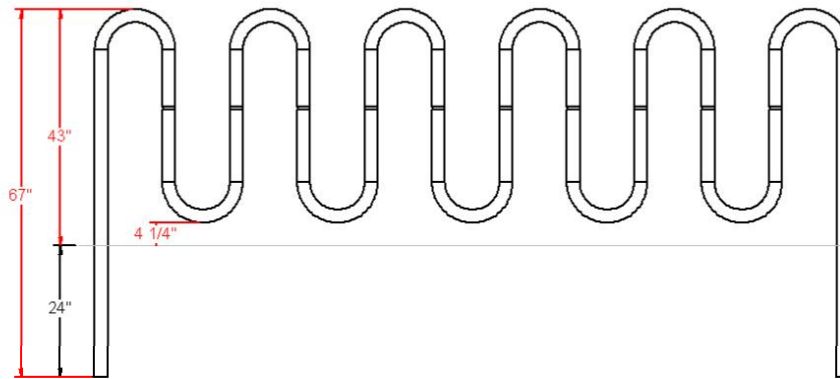

**4-Hump**

**5-Hump**

**6-Hump**

**OVERHEAD VIEW**

**NATIONAL OUTDOOR FURNITURE, INC.**  
 1210 W. Main Street #296 Riverhead, NY 11901  
 Toll-Free Phone: 1-888-663-4621  
 Phone: 631-369-9099 Fax: 631-207-8312  
 Email: [nofinc@optonline.net](mailto:nofinc@optonline.net)  
[www.nationaloutdoorfurniture.com](http://www.nationaloutdoorfurniture.com)