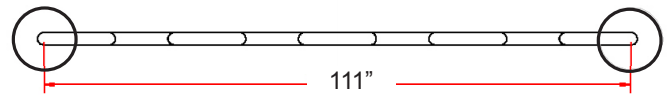

5-Hump

OVERHEAD VIEW

NATIONAL OUTDOOR FURNITURE, INC.
1210 W. Main Street #296 Riverhead, NY 11901
Toll-Free Phone: 1-888-663-4621
Phone: 631-369-9099 Fax: 631-207-8312
Email: nofinc@optonline.net
www.nationaloutdoorfurniture.com

NATIONAL OUTDOOR FURNITURE, INC.
144 Murdock Road #325 Pomfret Center, CT 06259
Toll-Free Phone: 1-888-516-8873
Phone: 1-860-974-1551 Fax: 516-706-1901
Email: nofinc@earthlink.net
www.nationaloutdoorfurniture.com