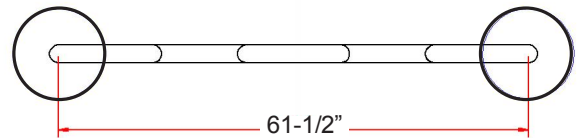

3-Hump

OVERHEAD VIEW

NATIONAL OUTDOOR FURNITURE, INC.
1210 W. Main Street #296 Riverhead, NY 11901
Toll-Free Phone: 1-888-663-4621
Phone: 631-369-9099 Fax: 631-207-8312
Email: nofinc@optonline.net
www.nationaloutdoorfurniture.com

NATIONAL OUTDOOR FURNITURE, INC.
144 Murdock Road #325 Pomfret Center, CT 06259
Toll-Free Phone: 1-888-516-8873
Phone: 1-860-974-1551 Fax: 516-706-1901
Email: nofinc@earthlink.net
www.nationaloutdoorfurniture.com