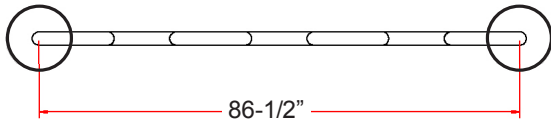

4-Hump

OVERHEAD VIEW

NATIONAL OUTDOOR FURNITURE, INC.
1210 W. Main Street #296 Riverhead, NY 11901
Toll-Free Phone: 1-888-663-4621
Phone: 631-369-9099 Fax: 631-207-8312
Email: nofinc@optonline.net
www.nationaloutdoorfurniture.com

NATIONAL OUTDOOR FURNITURE, INC.
144 Murdock Road #325 Pomfret Center, CT 06259
Toll-Free Phone: 1-888-516-8873
Phone: 1-860-974-1551 Fax: 516-706-1901
Email: nofinc@earthlink.net
www.nationaloutdoorfurniture.com