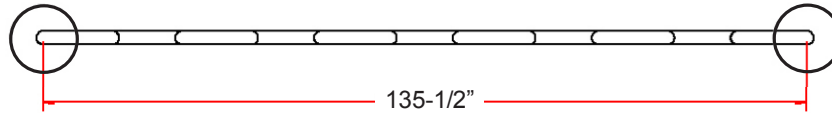

6-Hump

OVERHEAD VIEW