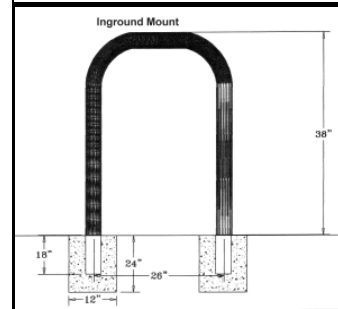

Loop Bike Rack - Standard

- WC BKLP
- 25 - 27.9 Lbs.
- 29"W x 38"H.
- Polyethylene coated 2 7/8" galvanized Tubing.
- Available in surface mount (shown) and inground mount.
- Surface mounting covers and mounting hardware not included.

NOF# WC BKLP