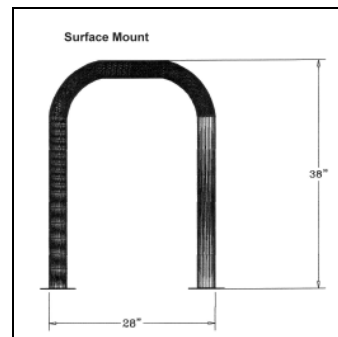

Loop Bike Rack - Standard

- WC BKLP
- 25 - 27.9 Lbs.
- 29"W x 38"H.
- Polyethylene coated 2 7/8" galvanized Tubing.
- Available in surface mount (shown) and inground mount.
- Surface mounting covers and mounting hardware not included.

NOF# WC BKLP