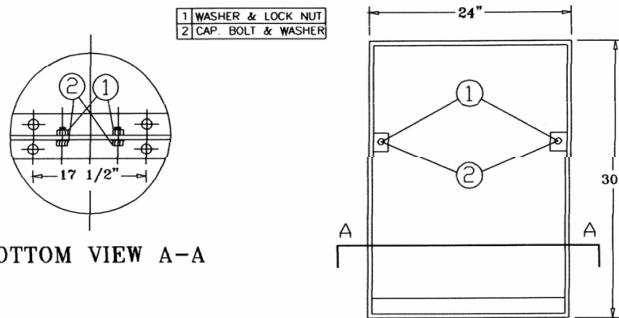

N.O.F. / Inc.

32 Gallon Perforated Trash Receptacle

- 75 Lbs.
- Polyethylene coated 11 gauge punched steel.
- Flat lid/dome top and liner sold separately. Dome top and liner come in limited colors. 8" Lid opening can be purchased with or without ash bonnet or rain bonnet.
- Also available in 22 gallon receptacle.
- Mounting options available.

Item #: WC PF32

Receptacle Tops and Mounting

Dome Top Flat Top with Rain & Ash Bonnet

Flat Top with 8" & 14" Opening

Surface & Inground Mounts

BOTTOM VIEW A-A

Textured Polyethylene Colors

NATIONAL OUTDOOR FURNITURE, INC.