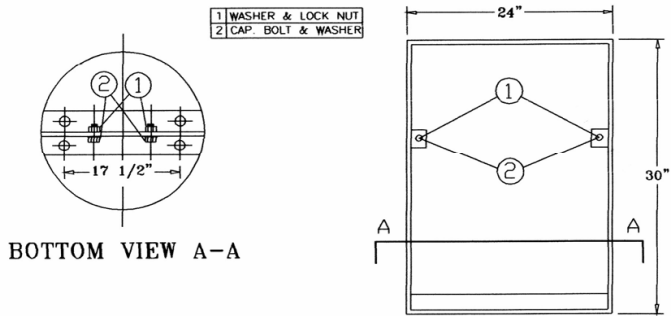

### 32 Gallon Classic Trash Receptacle.

- 75 lbs.
- Polyethylene coated ribbed steel.
- Flat lid/dome top and liner sold separately. Dome top and liner come in limited colors. 8" Lid opening can be purchased with or without ash bonnet or rain bonnet.
- Also available in 22 gallon receptacle.
- Mounting options available.

### Receptacle Tops and Mounting

Dome Top      Flat Top with Rain & Ash Bonnet

Flat Top with 8" & 14" Opening

Surface & Inground Mounts