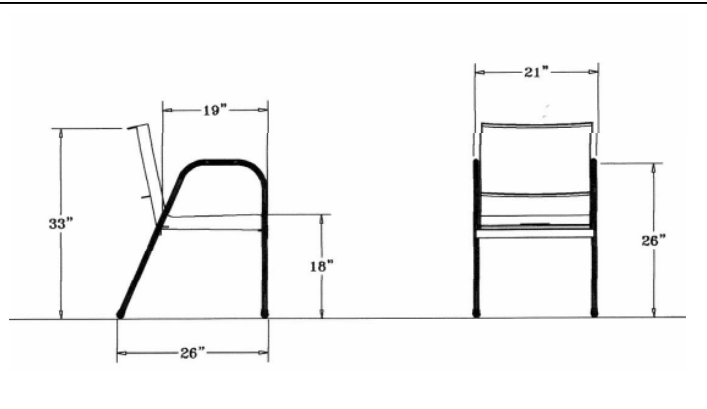

Stack Chair with Arms.

- 50 Lbs.
- 3/4" #9 Polyethylene coated expanded metal seat/back.
- 1" Round zinc coated, powder coated galvanized frame.
- Some assembly required.

Item #: WC SCHR

Textured Polyethylene Colors