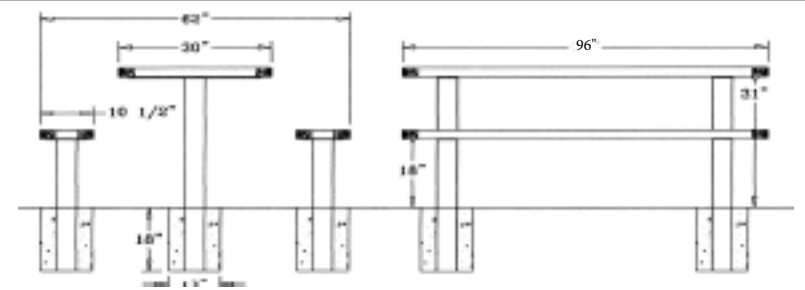

Textured Polyethylene Colors