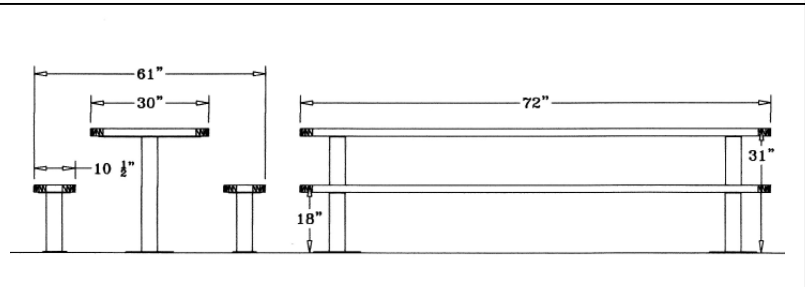

**Regal Style
Surface Mount**

6' Regal Table with (2) Unattached Seats, Rounded Corners – Surface Mount.

- 310 lbs.
- Top and seats are made with heavy duty polyethylene coated 3/4" #9 expanded metal inside a 2" x 2" x 1/8" angle iron frame.
- 4" square zinc coated, powder coated, galvanized pedestal frames.
- Without umbrella hole.
- Some assembly required.

Item #: WC RU6SM

**Regal Style
Surface Mount**

8' Regal Table with (2) Unattached Seats, Rounded Corners - Inground Mount.

- 354 lbs.
- Top and seats are made with heavy duty polyethylene 3/4" #9 expanded metal inside a 2" x 2" x 1/8" angle iron frame.
- 4" square zinc coated, powder coated, galvanized pedestal frames.
- Without umbrella hole.
- Some assembly required.