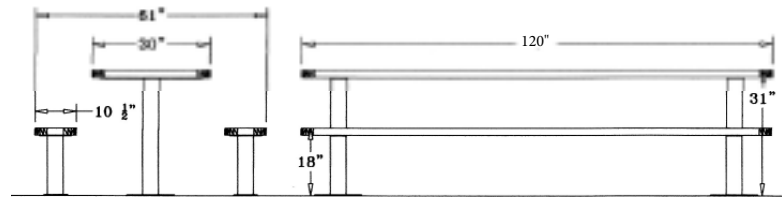

**10' Regal Table with (2) Unattached Seats, Rounded Corners
-Surface Mount.**

- 457 lbs.
- Top and seats are made with heavy duty plastisol or polyethylene 3/4" #9 expanded metal inside a 2" x 2" x 1/8" angle iron frame.
- 4" square zinc coated, powder coated, galvanized pedestal frames.
- With or without umbrella hole.
- Some assembly required.

Item #: WC RU10SM

Textured Polyethylene Colors

Powder Coat Gloss Colors

NATIONAL OUTDOOR FURNITURE, INC.

1210 W. Main Street #296 Riverhead, NY 11901
Toll-Free Phone: 1-888-663-4621
Phone: 631-369-9099 Fax: 631-207-8312
Email: nofinc@optonline.net
www.nationaloutdoorfurniture.com

NATIONAL OUTDOOR FURNITURE, INC.

144 Murdock Road #325 Pomfret Center, CT 06259
Toll-Free Phone: 1-888-516-8873
Phone: 1-860-974-1551 Fax: 516-706-1901
Email: nofinc@earthlink.net
www.nationaloutdoorfurniture.com