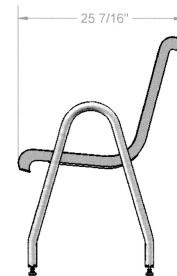

Thermoplastic Colors

NATIONAL OUTDOOR FURNITURE, INC.
1210 W. Main Street #296 Riverhead, NY 11901
Toll-Free Phone: 1-888-663-4621
Phone: 631-369-9099 Fax: 631-207-8312
Email: nofinc@optonline.net
www.nationaloutdoorfurniture.com

NATIONAL OUTDOOR FURNITURE, INC.
144 Murdock Road #325 Pomfret Center, CT 06259
Toll-Free Phone: 1-888-516-8873
Phone: 1-860-974-1551 Fax: 516-706-1901
Email: nofinc@earthlink.net
www.nationaloutdoorfurniture.com