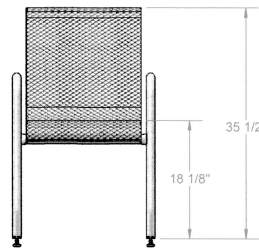

N.O.F. / Inc.

Standard Food Court Chair

- 34-44 Lbs.
- 18" contour seat.
- 1 5/16" O.D. all MIG welded arched support legs.
- Thermoplastic coated seats with powder coated frame.
- Five styles to choose from.
- All stainless steel hardware.
- Some assembly required.

Item #: US 953

Model Number	Description
US 953V	Diamond Style 34 Lbs.
US 953P	Perforated Style 42 Lbs.
US 953FB	Fiesta Style 44 Lbs.
US 953S	Slat Style 44 Lbs.
US 953W	Wave Style 44 Lbs.

Chair Styles

Powder Coat Colors

Thermoplastic Colors

NATIONAL OUTDOOR FURNITURE, INC.
 1210 W. Main Street #296 Riverhead, NY 11901
 Toll-Free Phone: 1-888-663-4621
 Phone: 631-369-9099 Fax: 631-207-8312
 Email: nofinc@optonline.net
www.nationaloutdoorfurniture.com