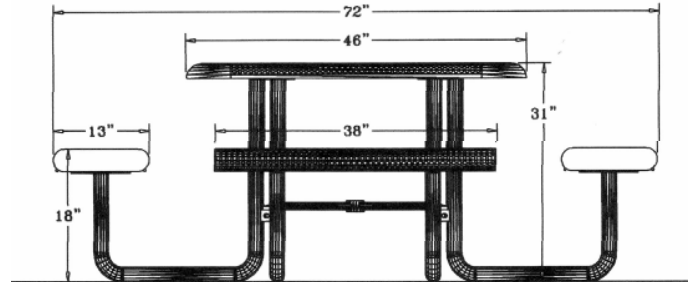

46" Octagon Perforated Table with (4) Attached Seats - Portable.

- 248 lbs.
- Small hole polyethylene coated 11 gauge punched steel seats/top.
- 2" zinc coated, powder coated galvanized frame.
- With or without umbrella hole.
- Add $10.00 for surface mounting clamps.
- Some assembly required.

Item #: WC PFOCT46P