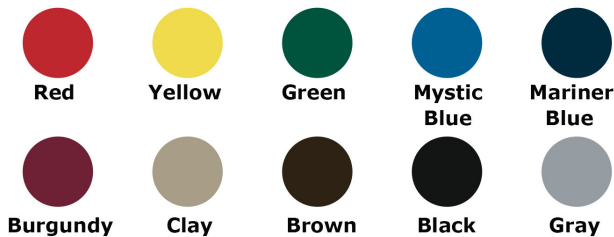

**Perforated Style
Portable**

Portable Table Mounting Options

Textured Polyethylene Colors

Powder Coat Gloss Colors

46" Octagon Perforated Table with (4) Attached Seats - Portable.

- 248 lbs.
- Small hole polyethylene coated 11 gauge punched steel seats/top.
- 2" zinc coated, powder coated galvanized frame.
- With or without umbrella hole.
- Add \$10.00 for surface mounting clamps.
- Some assembly required.