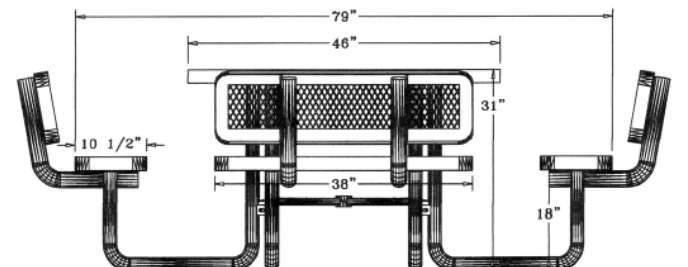

NATIONAL OUTDOOR FURNITURE, INC.

1210 W. Main Street #296 Riverhead, NY 11901
Toll-Free Phone: 1-888-663-4621
Phone: 631-369-9099 Fax: 631-207-8312
Email: nofinc@optonline.net
www.nationaloutdoorfurniture.com

NATIONAL OUTDOOR FURNITURE, INC.

144 Murdock Road #325 Pomfret Center, CT 06259
Toll-Free Phone: 1-888-516-8873
Phone: 1-860-974-1551 Fax: 516-706-1901
Email: nofinc@earthlink.net
www.nationaloutdoorfurniture.com