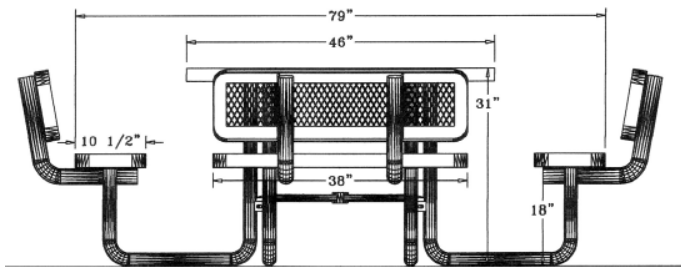

White

Spring Green

Burgundy

Green

Brown

Navy

Iced Coffee

**46" Octagon Specialty Table with (4) Attached Seats & Backs - Portable.**

- 407 Lb
- Top and seats are made with polyethylene 3/4" #9 expanded metal inside a 2" x 2" x 1/8" angle iron frame.
- 2" diameter zinc coated, powder coated galvanized legs.
- With umbrella hole.
- Add \$10.00 for surface mounting clamps.
- Some assembly required.

Item #: WC OCT46WBP

**46" Square Table with (4) Attached Seats & Backs - Portable.**

- 407 Lb
- Top and seats are made with polyethylene 3/4" #9 expanded metal inside a 2" x 2" x 1/8" angle iron frame.
- 2" diameter zinc coated, powder coated galvanized legs.
- With umbrella hole.
- Add \$10.00 for surface mounting clamps.
- Some assembly required.