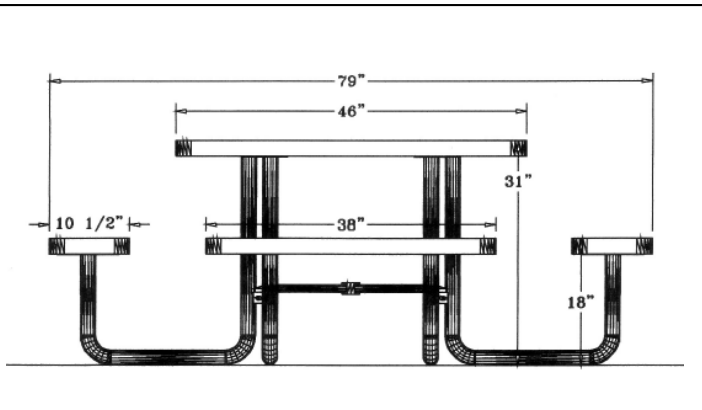

46" Octagon Regal Table with (4) Rounded Corner Attached Seats - Portable.

- 253 lbs.
- Overall Dim: 79" x 79" x 31"Ht.
- Top and seats are made with polyethylene coated 3/4" #9 expanded metal inside a 2" x 2" x 1/8" angle iron frame.
- 2" O.D. zinc coated, powder coated galvanized frame.
- With umbrella hole.
- Some assembly required.

Item #: WC OCT46P