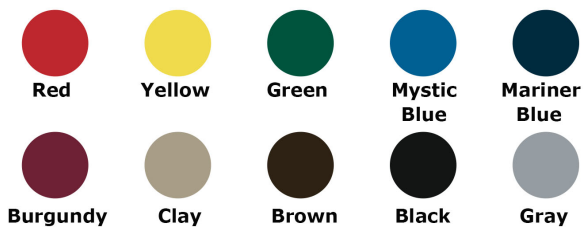

**Regal Style
Portable**

Portable Table Mounting Options

Surface Mounting Clamp

Inground Mounting Clamp

Textured Polyethylene Colors

Powder Coat Gloss Colors

46" Octagon Regal Table with (4) Rounded Corner Attached Seats - Portable.