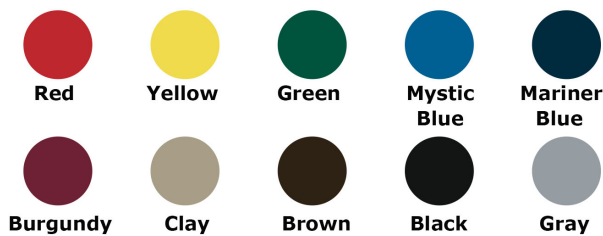

Regal Style

Portable Table Mounting Options

Surface Mounting Clamp

Inground Mounting Clamp

Textured Polyethylene Colors

Powder Coat Gloss Colors

46" Square Regal Pedestal Table with (4) Attached Seats, Rounded Corners - Portable.