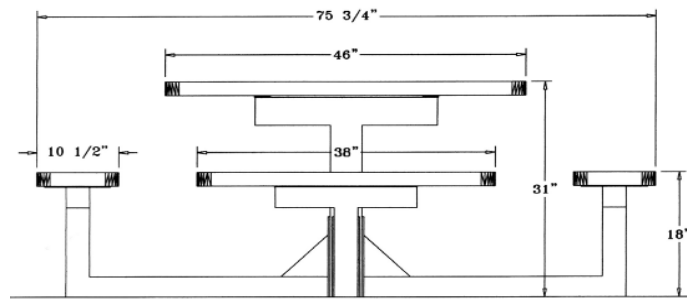

46" Square Regal Pedestal Table with (4) Attached Seats, Rounded Corners - Portable.

- 363 lbs.
- Top and seats are made with polyethylene 3/4" 9 expanded metal inside a 2" x 2" x 1/8" angle iron frame.
- 4" square zinc coated, powder coated galvanized frame.
- With or without umbrella hole.
- Some assembly required.

Item #: WC RSQ46PP