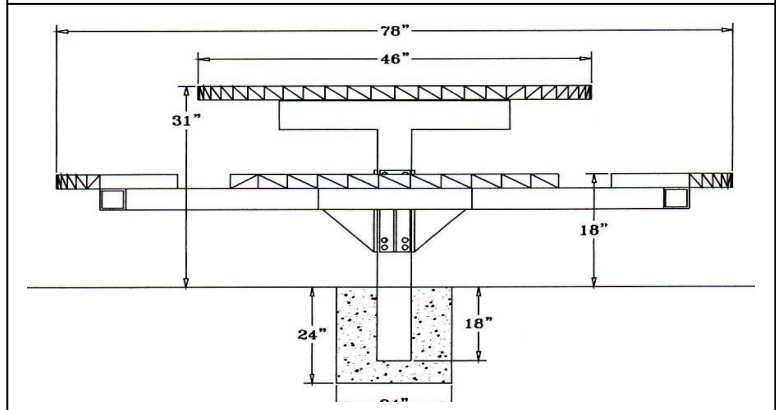

**Regal Style  
Inground Mount**

**46" Round Regal Pedestal Table with (4) Attached Concave Seats - Inground Mount.**

- 298 lbs.
- Top and seats are made with heavy duty polyethylene  $\frac{3}{4}$ " #9 expanded metal inside a  $\frac{3}{4}$ " x 2" x  $\frac{1}{8}$ " angle iron frame.
- 4" square galvanized, zinc coated, powder coated single pedestal.
- With umbrella hole.
- Some assembly required.

**Item #:** WC RRD46IG

**Textured Polyethylene Colors**

**Powder Coat Gloss Colors**

**NATIONAL OUTDOOR FURNITURE, INC.**  
 1210 W. Main Street #296 Riverhead, NY 11901  
 Toll-Free Phone: 1-888-663-4621  
 Phone: 631-369-9099 Fax: 631-207-8312  
 Email: [nofinc@optonline.net](mailto:nofinc@optonline.net)  
[www.nationaloutdoorfurniture.com](http://www.nationaloutdoorfurniture.com)