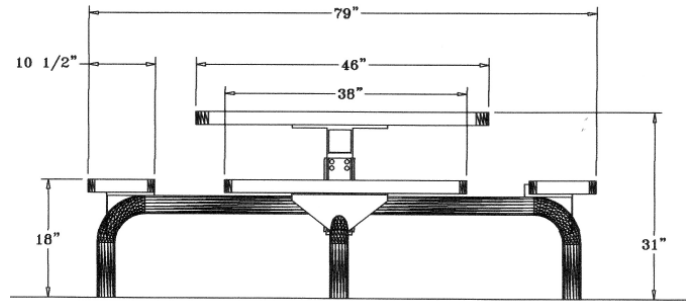

**Surface Mount
Cover Options**

**46" Square Web Table with (4) Attached Seats,
Rounded Corners - Portable/Surface Mount.**

- 284 lbs.
- Top and seats are made with 3/4" #9 expanded polyethylene metal inside a 2" x 2" x 1/8" angle iron frame.
- 2 7/8" zinc coated, powder coated galvanized frame.
- Surface mount covers not included.
- With or without umbrella hole.
- Some assembly required.

Item #: WC WSQ46PSM

Textured Polyethylene Colors

Powder Coat Gloss Colors

NATIONAL OUTDOOR FURNITURE, INC.
1210 W. Main Street #296 Riverhead, NY 11901
Toll-Free Phone: 1-888-663-4621
Phone: 631-369-9099 Fax: 631-207-8312
Email: nofinc@optonline.net
www.nationaloutdoorfurniture.com

NATIONAL OUTDOOR FURNITURE, INC.
144 Murdock Road #325 Pomfret Center, CT 06259
Toll-Free Phone: 1-888-516-8873
Phone: 1-860-974-1551 Fax: 516-706-1901
Email: nofinc@earthlink.net
www.nationaloutdoorfurniture.com