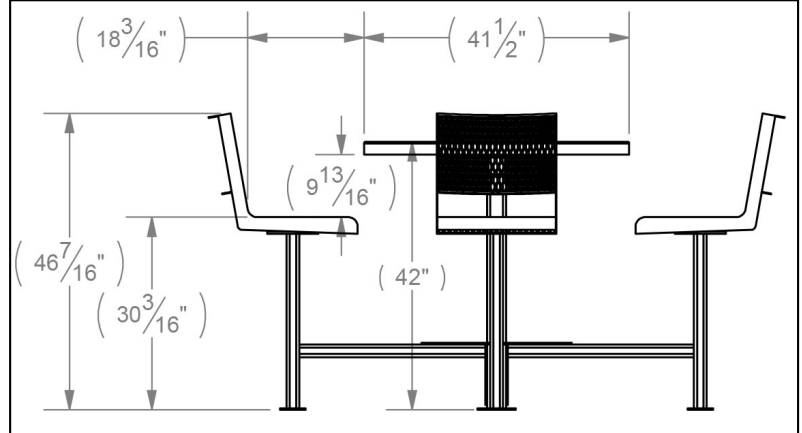

Powder Coat Gloss Colors

Textured Polyethylene Colors