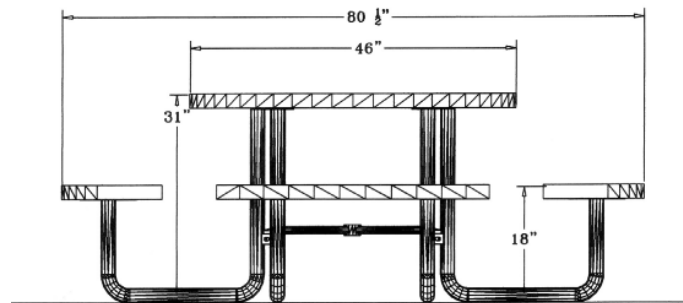

Surface Mount
Cover Options

46" Round Table with (4) Attached Concave Seats, Solid Top - Portable/Surface Mount.

- 255 lbs.
- Overall Dim: 76" x 76" x 31"Ht.
- Polyethylene coated solid top
- 3/4" #9 Polyethylene expanded metal seats.
- 2" Zinc coated, powder coated galvanized steel frame.
- Surface and inground mounting clamps available.
- With umbrella hole.
- Some assembly required.

Item #: WC WSRD46PSM

Textured Polyethylene Colors

Powder Coat Gloss Colors

NATIONAL OUTDOOR FURNITURE, INC.
1210 W. Main Street #296 Riverhead, NY 11901
Toll-Free Phone: 1-888-663-4621
Phone: 631-369-9099 Fax: 631-207-8312
Email: nofinc@optonline.net
www.nationaloutdoorfurniture.com

NATIONAL OUTDOOR FURNITURE, INC.
144 Murdock Road #325 Pomfret Center, CT 06259
Toll-Free Phone: 1-888-516-8873
Phone: 1-860-974-1551 Fax: 516-706-1901
Email: nofinc@earthlink.net
www.nationaloutdoorfurniture.com