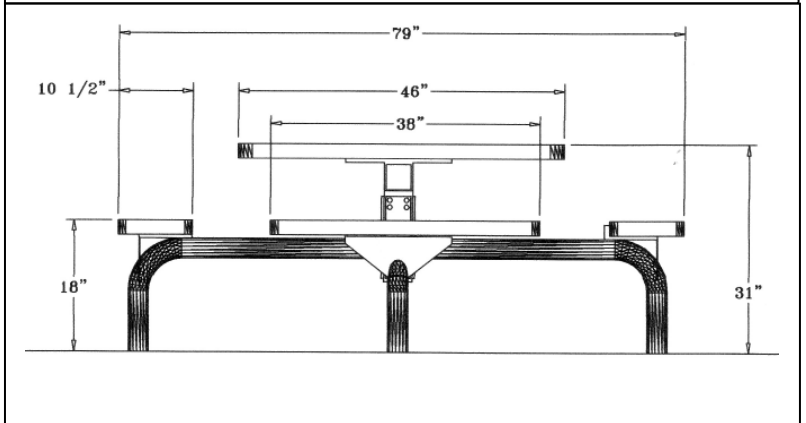

46" Square Web Classic Table with (4) Attached Seats, Rounded Corners - Inground Mount.

- 315 lbs.
- Polyethylene coated 3/4" #9 expanded metal tops, Rolled Edges
- Polyethylene coated ribbed steel seats and table top border.
- 2 7/8" zinc coated, powder coated galvanized frame.
- With umbrella hole.
- Some assembly required.

Item #: WC WCSQ46IG

Textured Polyethylene Colors

Powder Coat Gloss Colors

NATIONAL OUTDOOR FURNITURE, INC.

1210 W. Main Street #296 Riverhead, NY 11901
Toll-Free Phone: 1-888-663-4621
Phone: 631-369-9099 Fax: 631-207-8312
Email: nofinc@optonline.net
www.nationaloutdoorfurniture.com

NATIONAL OUTDOOR FURNITURE, INC.

144 Murdock Road #325 Pomfret Center, CT 06259
Toll-Free Phone: 1-888-516-8873
Phone: 1-860-974-1551 Fax: 516-706-1901
Email: nofinc@earthlink.net
www.nationaloutdoorfurniture.com