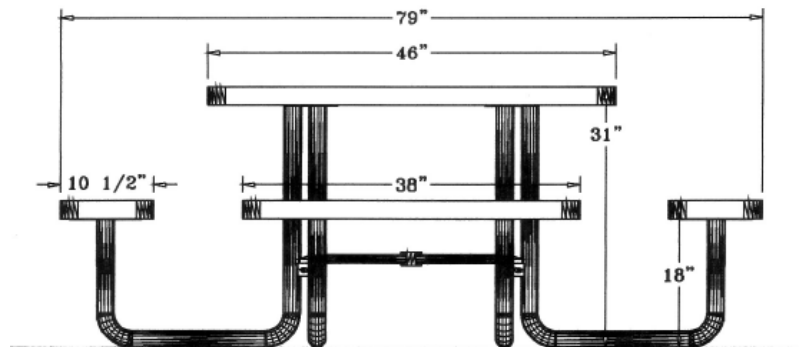

46" Classic Pedestal Table with (4) Attached Seats - Portable.

- 400 lbs.
- Polyethylene coated ribbed steel seats.
- Rolled edge with 3/4" #9 polyethylene coated expanded metal top.
- 4" Square zinc coated, powder coated galvanized frame. With umbrella hole.
- Some assembly required.

Item #: WC CSQ46PP

Textured Polyethylene Colors

Powder Coat Gloss Colors

NATIONAL OUTDOOR FURNITURE, INC.
1210 W. Main Street #296 Riverhead, NY 11901
Toll-Free Phone: 1-888-663-4621
Phone: 631-369-9099 Fax: 631-207-8312
Email: nofinc@optonline.net
www.nationaloutdoorfurniture.com

NATIONAL OUTDOOR FURNITURE, INC.
144 Murdock Road #325 Pomfret Center, CT 06259
Toll-Free Phone: 1-888-516-8873
Phone: 1-860-974-1551 Fax: 516-706-1901
Email: nofinc@earthlink.net
www.nationaloutdoorfurniture.com