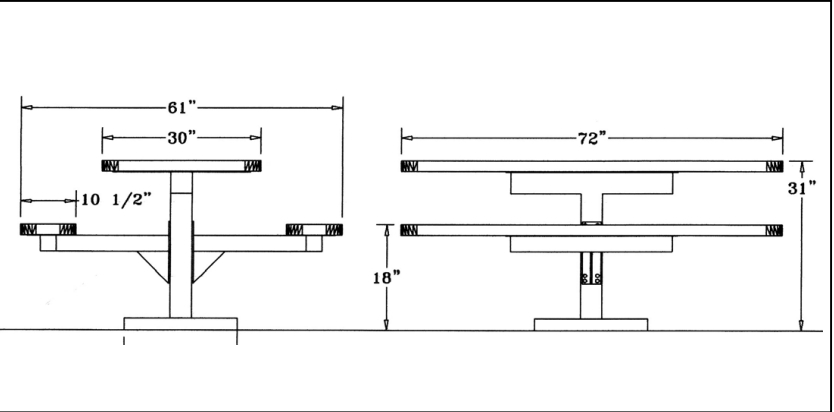

**6' Regal Style Surface Mount**

**8' Regal Style Surface Mount**

**Sleep Inhibitors**

**Textured Polyethylene Colors**

**Powder Coat Gloss Colors**

**6' Regal Pedestal Table with (2) Attached Seats, Rounded Corners - Surface Mount.**

- 296 lbs.
- Overall Dim: 72"L x 61"W x 31"Ht.
- Top and seats are made with polyethylene coated 3/4" #9 expanded metal inside a 2" x 2" x 1/8" angle iron frame.
- 4" square zinc coated, powder coated galvanized frame.
- With and without umbrella hole.
- Some assembly required.

**Item #: WC RP6SM**

**8' Regal Pedestal Table with (2) Attached Seats, Rounded Corners Surface Mount**

- 400 Lbs.
- Overall Dim: 96"L x 61"W x 31"Ht.
- Top and seats are made with polyethylene coated 3/4" #9 expanded metal inside a 2" x 2" x 1/8" angle iron frame.
- 4" square zinc coated, powder coated galvanized frame.
- With and without umbrella hole.
- Some assembly required.