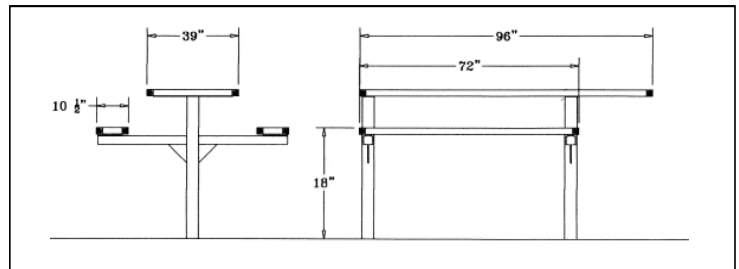

**8' Perforated Table with (2) 6' Attached
Seats, Rounded Corners -
ADA Surface Mount.**

- 410 lbs.
- Overall Dim: 96"L x 62"W x 31"Ht.
- Large hole pvc coated 11 gauge punched steel.
- 2 3/8" O.D. zinc coated, powder coated galvanized frame.
- Without umbrella hole.
- Ingroundmount style also available.
- Some assembly required.

Item # WC PF8ADASM