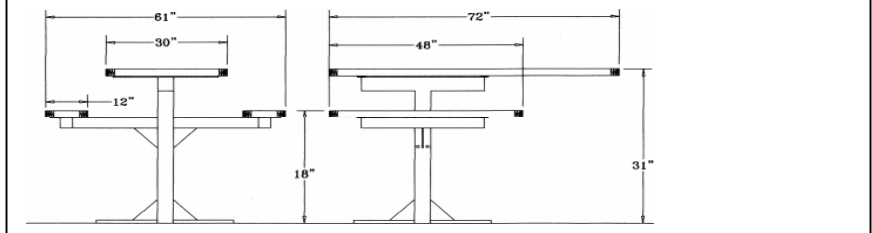

6 Ft. Regal Table with (2) 4 ft. Attached Seats, Rounded Corners, ADA – Surface Mount.

- 242 Lbs.
- Top and seats are made with plastisol coated 3/4" #9 expanded metal inside a 2" x 2" x 1/8" angle iron frame.
- 4" Powder coated, galvanized steel inground pedestal.
- 2 Ft. extension on one end for ADA compliancy.
- With or without umbrella hole.
- Some assembly required.

Item #: WC RP6ADASM

Textured Polyethylene Colors

Powder Coat Gloss Colors

NATIONAL OUTDOOR FURNITURE, INC.
1210 W. Main Street #296 Riverhead, NY 11901
Toll-Free Phone: 1-888-663-4621
Phone: 631-369-9099 Fax: 631-207-8312
Email: nofinc@optonline.net
www.nationaloutdoorfurniture.com

NATIONAL OUTDOOR FURNITURE, INC.
144 Murdock Road #325 Pomfret Center, CT 06259
Toll-Free Phone: 1-888-516-8873
Phone: 1-860-974-1551 Fax: 516-706-1901
Email: nofinc@earthlink.net
www.nationaloutdoorfurniture.com