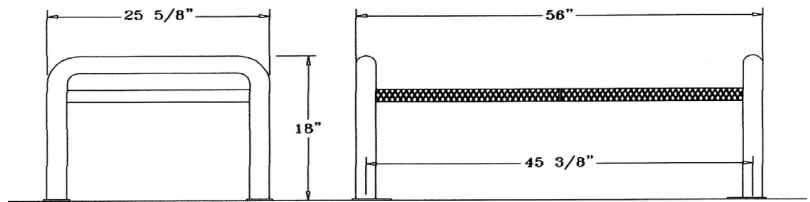

**Modern Series Style
Surface Mount / Portable**

4 Ft. Modern Contoured Bench, No Back - Portable/Surface Mount.

- 95 Lbs.
- 3/4" #9 Polyethylene coated expanded metal seat.
- 2 3/8" Zinc coated, powder coated galvanized frame.
- Some assembly required.

Item #: WC MB4PSM

**Modern Series Style
Surface Mount / Portable**

6 Ft. Modern Contoured Bench, No Back - Portable/Surface Mount.

- 120 Lbs.
- 3/4" #9 Polyethylene coated expanded metal seat.
- 2 3/8" Zinc coated, powder coated galvanized frame.
- Some assembly required.