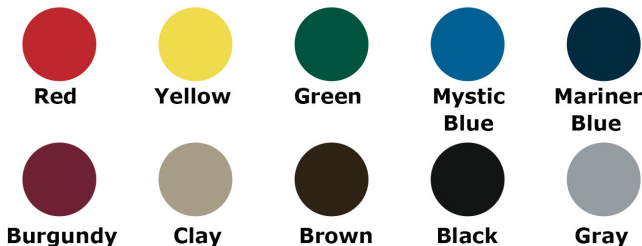

Item #: WC MB6PSM

**Surface Mount
Cover Options**

Textured Polyethylene Colors

Powder Coat Gloss Colors

NATIONAL OUTDOOR FURNITURE, INC.
 1210 W. Main Street #296 Riverhead, NY 11901
 Toll-Free Phone: 1-888-663-4621
 Phone: 631-369-9099 Fax: 631-207-8312
 Email: nofinc@optonline.net
www.nationaloutdoorfurniture.com