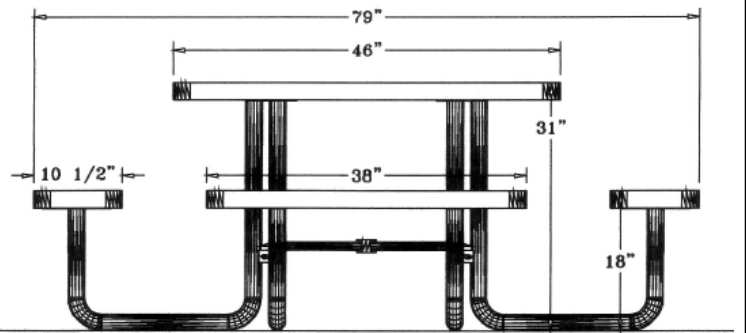

46" x 57" Classic Table with (4) Attached Seats - ADA/Portable.

1. 270 lbs.
   - Made with polyethylene coated ribbed steel seats.
   - Rolled edge with 3/4" #9 pvc or polyethylene coated expanded metal top.
   - 2" O.D. zinc coated, powder coated galvanized frame.
   - With umbrella hole.
2. Surface and inground mounting clamps available.
3. Some assembly required.

Item #: WC CSQ46ADA-3P