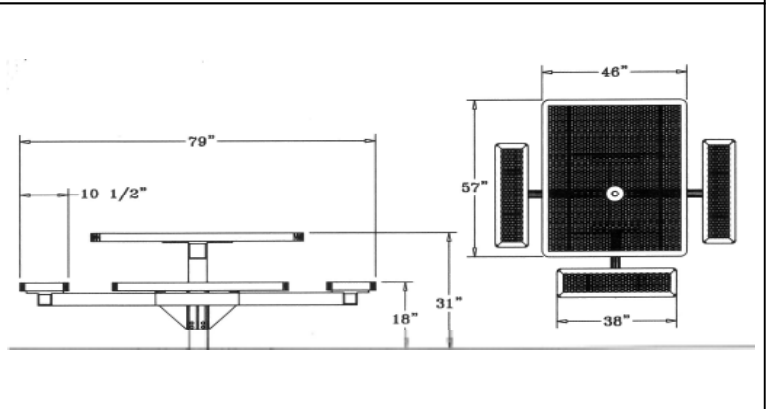

**46" x 57" Classic Pedestal Table with (3)
Attached Seats - ADA/Surface Mount.**

- 378 lbs.
- Overall Dim: 79" x 73 1/2" x 31"Ht.
- Plastisol or polyethylene coated ribbed steel seats.
- Rolled edge with 3/4" #9 pvc coated expanded metal top.
- 4" square zinc coated, powder coated galvanized frame.
- With umbrella hole.
- Some assembly required.

Item #: WC CSQ46ADA-3SM