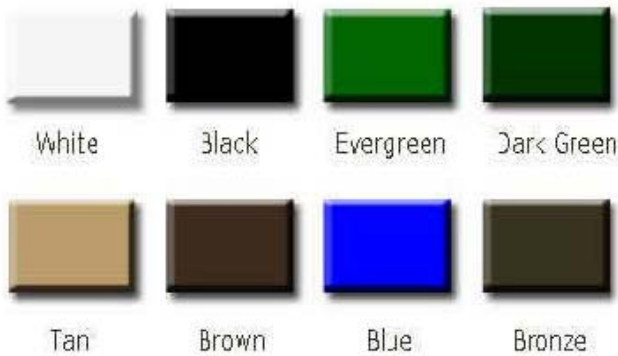

Frame Finishes

NATIONAL OUTDOOR FURNITURE, INC.
1210 W. Main Street #296 Riverhead, NY 11901
Toll-Free Phone: 1-888-663-4621
Phone: 631-369-9099 Fax: 631-207-8312
Email: nofinc@optonline.net
www.nationaloutdoorfurniture.com

NATIONAL OUTDOOR FURNITURE, INC.
144 Murdock Road #325 Pomfret Center, CT 06259
Toll-Free Phone: 1-888-516-8873
Phone: 1-860-974-1551 Fax: 516-706-1901
Email: nofinc@earthlink.net
www.nationaloutdoorfurniture.com