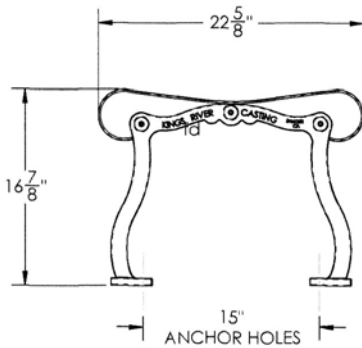

Frame Finishes

NATIONAL OUTDOOR FURNITURE, INC.
1210 W. Main Street #296 Riverhead, NY 11901
Toll-Free Phone: 1-888-663-4621
Phone: 631-369-9099 Fax: 631-207-8312
Email: nofinc@optonline.net
www.nationaloutdoorfurniture.com

NATIONAL OUTDOOR FURNITURE, INC.
144 Murdock Road #325 Pomfret Center, CT 06259
Toll-Free Phone: 1-888-516-8873
Phone: 1-860-974-1551 Fax: 516-706-1901
Email: nofinc@earthlink.net
www.nationaloutdoorfurniture.com