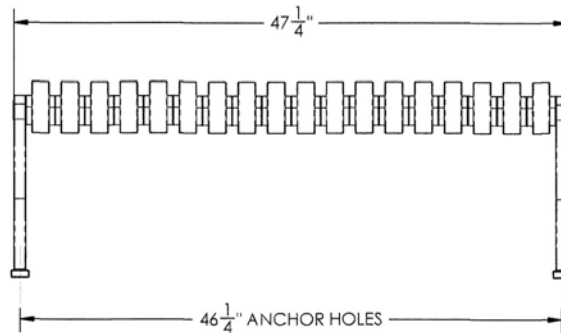

Frame Finishes

NATIONAL OUTDOOR FURNITURE, INC.
1210 W. Main Street #296 Riverhead, NY 11901
Toll-Free Phone: 1-888-663-4621
Phone: 631-369-9099 Fax: 631-207-8312
Email: nofinc@optonline.net
www.nationaloutdoorfurniture.com

NATIONAL OUTDOOR FURNITURE, INC.
144 Murdock Road #325 Pomfret Center, CT 06259
Toll-Free Phone: 1-888-516-8873
Phone: 1-860-974-1551 Fax: 516-706-1901
Email: nofinc@earthlink.net
www.nationaloutdoorfurniture.com