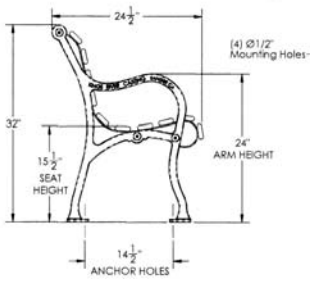

Iron Valley Bench

- Dim: 32" Overall Ht x 16" Seat Ht x 16" Seat Depth.
- Powder coated cast iron steel arms.
- 1/4"-20 steel zinc plated, yellow dipped carriage bolts and nuts.
- Surface mounting holes included.
- Slat Options: Oak or IPE Wood Slats.
- Length Options: 4 Ft, 5 Ft, 6Ft and 8ft.
- Some assembly required.

Model # Size / Slats

KR IVSBS 48	110 Lbs. 4 Ft.-Oak Slats
KR IVSBP 60	130 Lbs. 5 Ft.-Oak Slats
KR IVSBC 72	150 Lbs. 6 Ft.-Oak Slats
KR IVSBLF 96	200 Lbs. 8 Ft.-Oak Slats

Cast Aluminum Arm Finishes

48" Iron Valley Slatted Bench