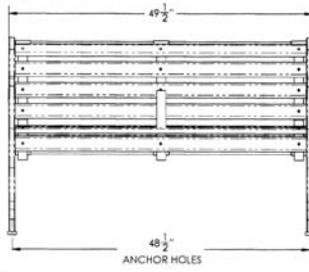

Iron Valley Bench

- Dim: 32" Overall Ht x 16" Seat Ht x 16" Seat Depth.
- Powder coated cast iron steel arms.
- 1/4"-20 steel zinc plated, yellow dipped carriage bolts and nuts.
- Surface mounting holes included.
- Slat Options: Oak or IPE Wood Slats.
- Length Options: 4 Ft, 5 Ft, 6Ft and 8ft.
- Some assembly required.

Model # Size / Slats

KR IVSBS 48	110 Lbs. 4 Ft.-Oak Slats
KR IVSBP 60	130 Lbs. 5 Ft.-Oak Slats
KR IVSBC 72	150 Lbs. 6 Ft.-Oak Slats
KR IVSBLF 96	200 Lbs. 8 Ft.-Oak Slats

Cast Aluminum Arm Finishes

48" Iron Valley Slatted Bench