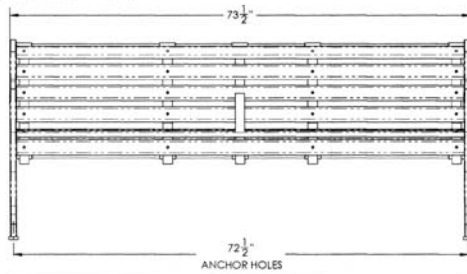

Iron Valley Bench

- Dim: 32" Overall Ht x 16" Seat Ht x 16" Seat Depth.
- Powder coated cast iron steel arms.
- 1/4"-20 steel zinc plated, yellow dipped carriage bolts and nuts.
- Surface mounting holes included.
- Slat Options: Oak or IPE Wood Slats.
- Length Options: 4 Ft, 5 Ft, 6Ft and 8ft.
- Some assembly required.

Model # Size / Slats

KR IVSBS 48	110 Lbs. 4 Ft.-Oak Slats
KR IVSBP 60	130 Lbs. 5 Ft.-Oak Slats
KR IVSBC 72	150 Lbs. 6 Ft.-Oak Slats
KR IVSBLF 96	200 Lbs. 8 Ft.-Oak Slats

Cast Aluminum Arm Finishes

48" Iron Valley Slatted Bench

60" Iron Valley Slatted Bench

72" Iron Valley Slatted Bench

96" Iron Valley Slatted Bench

NATIONAL OUTDOOR FURNITURE, INC.
1210 W. Main Street #296. Riverhead, NY 11901
Toll-Free Phone: 1-888-663-4621
Phone: 631-369-9099 Fax: 631-207-8312
Email: nofinc@optonline.net
www.nationaloutdoorfurniture.com