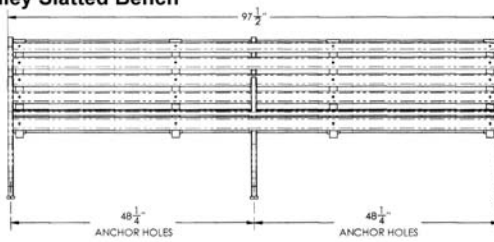

Iron Valley Bench

- Dim: 32" Overall Ht x 16" Seat Ht x 16" Seat Depth.
- Powder coated cast iron steel arms.
- 1/4"-20 steel zinc plated, yellow dipped carriage bolts and nuts.
- Surface mounting holes included.
- Slat Options: Oak or IPE Wood Slats.
- Length Options: 4 Ft, 5 Ft, 6Ft and 8ft.
- Some assembly required.

Model # Size / Slats

KR IVSBS 48	110 Lbs. 4 Ft.-Oak Slats
KR IVSBP 60	130 Lbs. 5 Ft.-Oak Slats
KR IVSBC 72	150 Lbs. 6 Ft.-Oak Slats
KR IVSBLF 96	200 Lbs. 8 Ft.-Oak Slats

Cast Aluminum Arm Finishes

48" Iron Valley Slatted Bench

60" Iron Valley Slatted Bench

72" Iron Valley Slatted Bench

96" Iron Valley Slatted Bench

NATIONAL OUTDOOR FURNITURE, INC.
1210 W. Main Street #296. Riverhead, NY 11901
Toll-Free Phone: 1-888-663-4621
Phone: 631-369-9099 Fax: 631-207-8312
Email: nofinc@optonline.net
www.nationaloutdoorfurniture.com