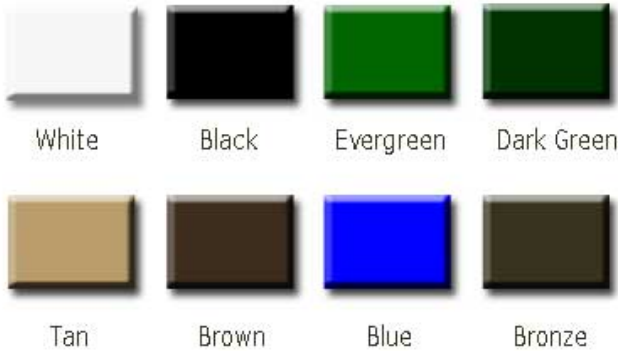

Cast Aluminum Arm Finishes