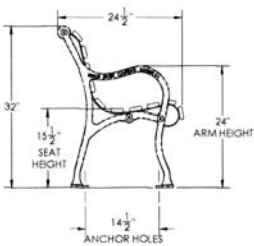

Iron Valley Bench

- Dim: 32" Overall Ht x 16" Seat Ht x 16" Seat Depth.
- Powder coated cast iron steel arms.
- 1/4"-20 steel zinc plated, yellow dipped carriage bolts and nuts.
- Surface mounting holes included.
- Slat Options: Oak or IPE Wood Slats.
- Length Options: 4 Ft, 5 Ft, 6Ft and 8ft.
- Some assembly required.

Model # Size / Slats

KR IVSBS 48	110 Lbs. 4 Ft.-Oak Slats
KR IVSBP 60	130 Lbs. 5 Ft.-Oak Slats
KR IVSBC 72	150 Lbs. 6 Ft.-Oak Slats
KR IVSBLF 96	200 Lbs. 8 Ft.-Oak Slats

Cast Aluminum Arm Finishes

48" Iron Valley Slatted Bench

60" Iron Valley Slatted Bench

72" Iron Valley Slatted Bench

96" Iron Valley Slatted Bench

NATIONAL OUTDOOR FURNITURE, INC.
1210 W. Main Street #296. Riverhead, NY 11901
Toll-Free Phone: 1-888-663-4621
Phone: 631-369-9099 Fax: 631-207-8312
Email: nofinc@optonline.net
www.nationaloutdoorfurniture.com