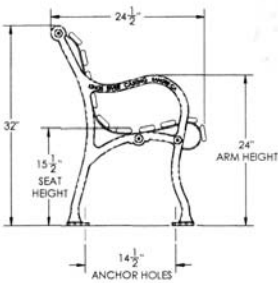

Iron Valley Bench

- Dim: 32" Overall Ht x 16" Seat Ht x 16" Seat Depth.
- Powder coated cast iron steel arms.
- 1/4"-20 steel zinc plated, yellow dipped carriage bolts and nuts.
- Surface mounting holes included.
- Slat Options: Oak or IPE Wood Slats.
- Length Options: 4 Ft, 5 Ft, 6Ft and 8ft.
- Some assembly required.

Model # Size / Slats

KR IVSBS 48	110 Lbs. 4 Ft.-Oak Slats
KR IVSBP 60	130 Lbs. 5 Ft.-Oak Slats
KR IVSBC 72	150 Lbs. 6 Ft.-Oak Slats
KR IVSBLF 96	200 Lbs. 8 Ft.-Oak Slats

Cast Aluminum Arm Finishes

48" Iron Valley Slatted Bench

60" Iron Valley Slatted Bench

72" Iron Valley Slatted Bench

96" Iron Valley Slatted Bench

NATIONAL OUTDOOR FURNITURE, INC.
1210 W. Main Street #296. Riverhead, NY 11901
Toll-Free Phone: 1-888-663-4621
Phone: 631-369-9099 Fax: 631-207-8312
Email: nofinc@optonline.net
www.nationaloutdoorfurniture.com