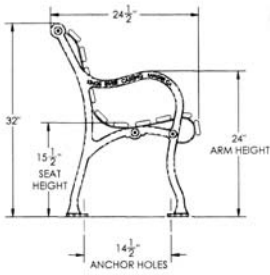

Iron Valley Bench

- Dim: 32" Overall Ht x 16" Seat Ht x 16" Seat Depth.
- Powder coated cast iron steel arms.
- 1/4"-20 steel zinc plated, yellow dipped carriage bolts and nuts.
- Surface mounting holes included.
- Slat Options: Oak or IPE Wood Slats.
- Length Options: 4 Ft, 5 Ft, 6Ft and 8ft.
- Some assembly required.

Model # Size / Slats

KR IVSBS 48	110 Lbs. 4 Ft.-Oak Slats
KR IVSBP 60	130 Lbs. 5 Ft.-Oak Slats
KR IVSBC 72	150 Lbs. 6 Ft.-Oak Slats
KR IVSBLF 96	200 Lbs. 8 Ft.-Oak Slats

Cast Aluminum Arm Finishes

48" Iron Valley Slatted Bench

60" Iron Valley Slatted Bench

72" Iron Valley Slatted Bench

96" Iron Valley Slatted Bench

NATIONAL OUTDOOR FURNITURE, INC.
1210 W. Main Street #296. Riverhead, NY 11901
Toll-Free Phone: 1-888-663-4621
Phone: 631-369-9099 Fax: 631-207-8312
Email: nofinc@optonline.net
www.nationaloutdoorfurniture.com