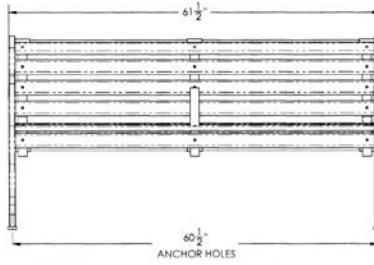

Iron Valley Bench

- Dim: 32" Overall Ht x 16" Seat Ht x 16" Seat Depth.
- Powder coated cast iron steel arms.
- 1/4"-20 steel zinc plated, yellow dipped carriage bolts and nuts.
- Surface mounting holes included.
- Slat Options: Oak or IPE Wood Slats.
- Length Options: 4 Ft, 5 Ft, 6Ft and 8ft.
- Some assembly required.

Model # Size / Slats

KR IVSBS 48	110 Lbs. 4 Ft.-Oak Slats
KR IVSBP 60	130 Lbs. 5 Ft.-Oak Slats
KR IVSBC 72	150 Lbs. 6 Ft.-Oak Slats
KR IVSBLF 96	200 Lbs. 8 Ft.-Oak Slats

Cast Aluminum Arm Finishes

48" Iron Valley Slatted Bench

60" Iron Valley Slatted Bench

72" Iron Valley Slatted Bench

96" Iron Valley Slatted Bench

NATIONAL OUTDOOR FURNITURE, INC.
1210 W. Main Street #296. Riverhead, NY 11901
Toll-Free Phone: 1-888-663-4621
Phone: 631-369-9099 Fax: 631-207-8312
Email: nofinc@optonline.net
www.nationaloutdoorfurniture.com